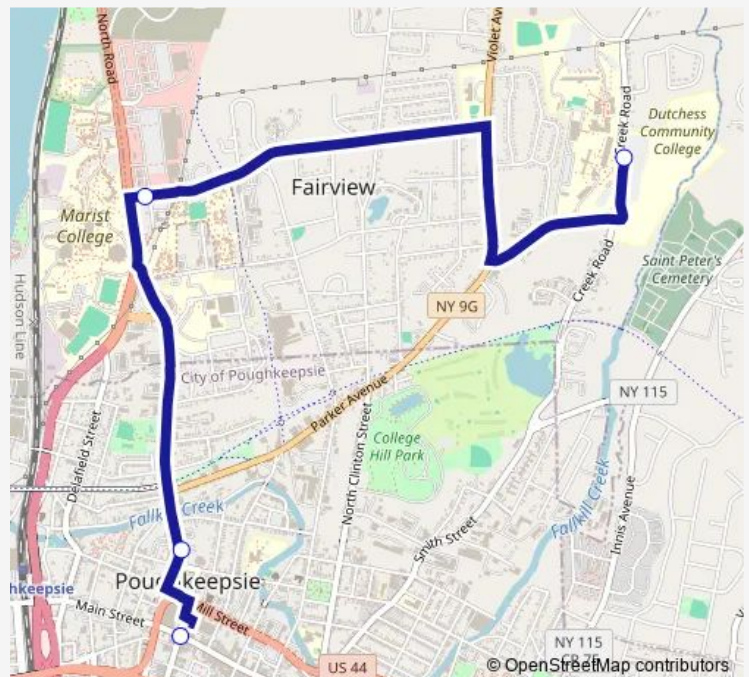

### Direction

Main St & Market St — DCC - Lot E Bus Shelter

4 stops

[Open route schedule](#)

Main St & Market St

Washington St. N. & Mansion St.

Fulton Street & Beck Place (Marist)

DCC - Lot E Bus Shelter

### Route schedule

Main St & Market St — DCC - Lot E Bus Shelter

Monday	—
Tuesday	—
Wednesday	—
Thursday	—
Friday	—
Saturday	07:15-19:15
Sunday	—

### Route info

Direction: Main St & Market St

Stops: 4

Trip Duration: 0 hour 18 min

H — College Connection Shuttle Northbound (M-Sat)

**Direction**

Main St &amp; Market St — DCC - Lot E Bus Shelter

4 stops

[Open route schedule](#)

Main St &amp; Market St

Washington St. N. &amp; Mansion St.

Fulton Street &amp; Beck Place (Marist)

DCC - Lot E Bus Shelter