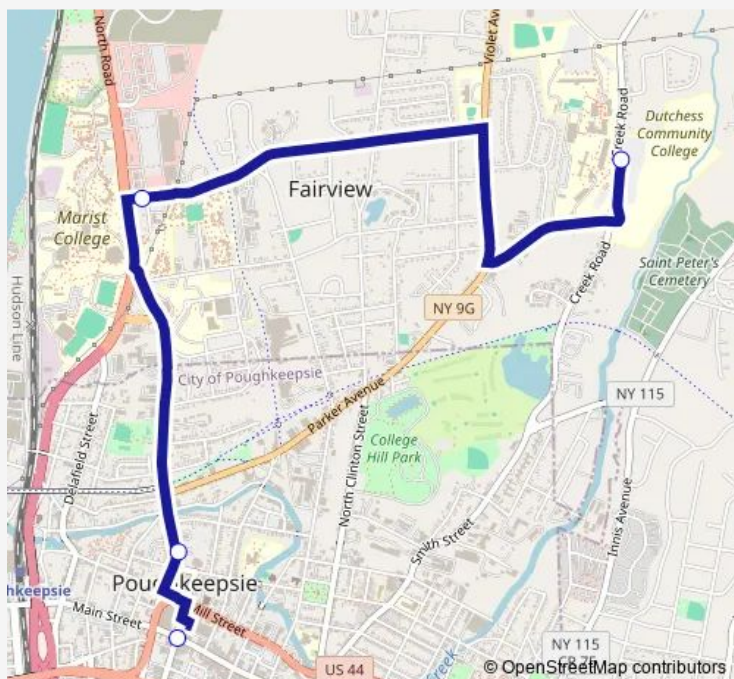

Fulton Street & Beck Place (Marist)

DCC - Lot E Bus Shelter

Route schedule

Main St & Market St — DCC - Lot E Bus Shelter

Monday —

Tuesday —

Wednesday —

Thursday —

Friday —

Saturday 07:15-19:15

Sunday —

Route info

Direction: Main St & Market St

Stops: 4

Trip Duration: 0 hour 18 min

H — College Connection Shuttle Northbound (M-Sat)

Direction

Main St & Market St — DCC - Lot E Bus Shelter

4 stops

[Open route schedule](#)

Main St & Market St

Washington St. N. & Mansion St.

Fulton Street & Beck Place (Marist)

DCC - Lot E Bus Shelter

Route schedule

Main St & Market St — DCC - Lot E Bus Shelter

Monday	07:15-19:15
Tuesday	07:15-19:15
Wednesday	07:15-19:15
Thursday	07:15-19:15
Friday	07:15-19:15
Saturday	—
Sunday	—

Route info

Direction: Main St & Market St