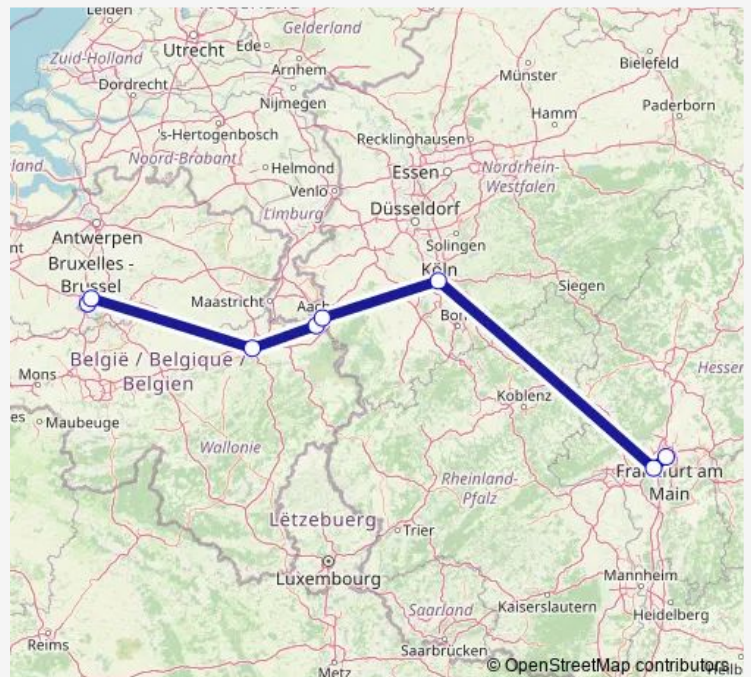

Rail ICE 19

[Go to website](#)

Direction

undefined — undefined

0 stops

[Open route schedule](#)

Route schedule

undefined — undefined

Monday 18:25

Tuesday 18:25

Wednesday 18:25

Thursday 18:25

Friday 18:25

Saturday 18:25

Sunday 18:25

Route info

Direction:

Stops: 0

Trip Duration: – min

ICE 19

ICE 19 Rail time schedules and route maps are available in an offline PDF at busmaps.com. Use the busmaps.com website to see live bus times, train schedule or subway schedule, and step-by-step directions for all public transit in Brussels