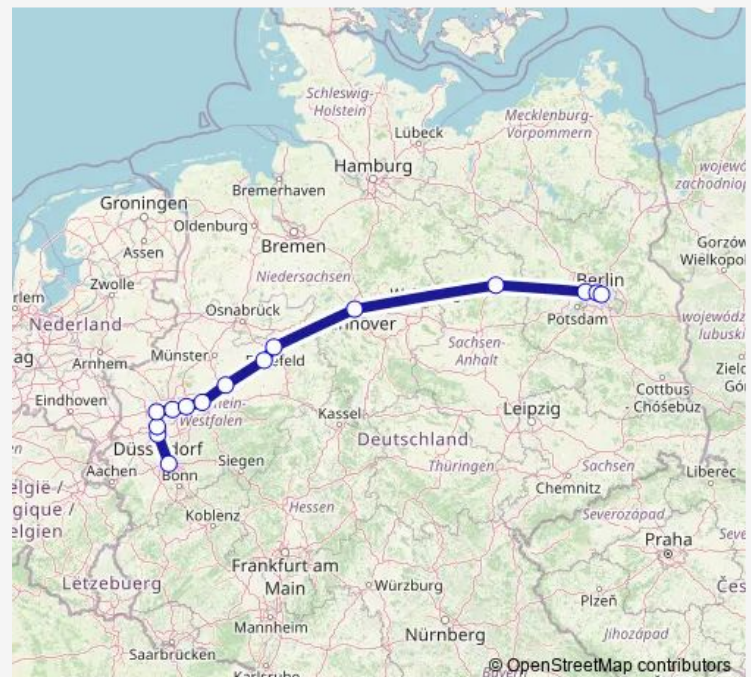

Rail ICE 541

[Go to website](#)

Direction

Köln Hbf — Berlin Ostbahnhof

15 stops

[Open route schedule](#)

Köln Hbf

Düsseldorf Hbf

Düsseldorf Flughafen

Duisburg Hbf

Essen Hbf

Bochum Hbf

Dortmund Hbf

Hamm(Westf)

Gütersloh Hbf

Bielefeld Hbf

Tuesday 04:10-04:28

Wednesday 04:10-04:28

Thursday 04:10-04:28

Friday 04:10-04:28

Saturday 04:10-04:28

Sunday —

Route info

Direction: Köln Hbf

Stops: 15

Trip Duration: 5 hour 10 min

ICE 541

BusMaps

ICE 541 Rail time schedules and route maps are available in an offline PDF at busmaps.com. Use the busmaps.com website to see live bus times, train schedule or subway schedule, and step-by-step directions for all public transit in Berlin