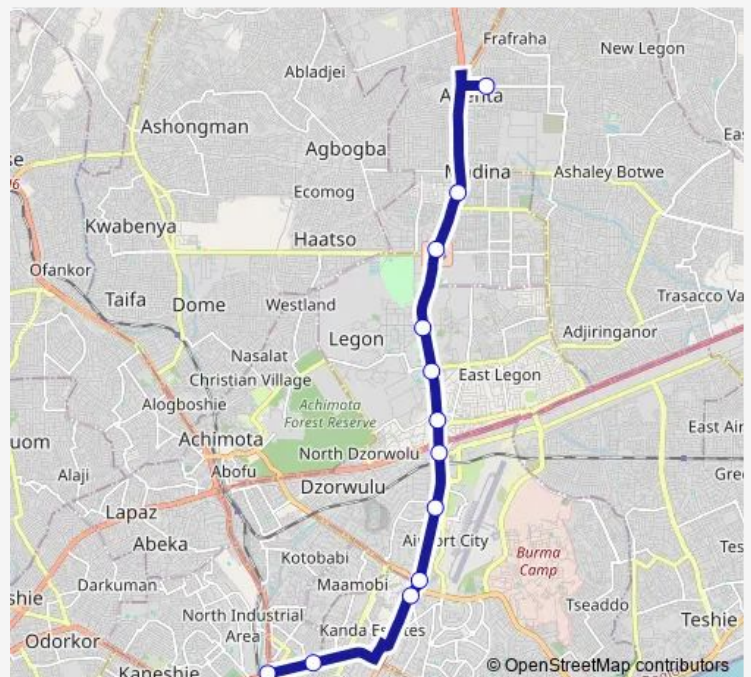

Bus 422b D to Circle Odorna Station

[Go to website](#)

Direction

Terminal D — Terminal Circle Odorna Station

12 stops

[Open route schedule](#)

Terminal D

Zongo Junction 422

Atomic First

Legon Gate

Okponglo 221

Shiashie

Spanner

Airport First

37 Bus Stop

Thirty Seven

Paloma

Terminal Circle Odorna Station

Route schedule

Terminal D — Terminal Circle Odorna Station

Monday 11:32

Tuesday 11:32

Wednesday 11:32

Thursday 11:32

Friday 11:32

Saturday 11:32

Sunday 11:32

Route info

Direction: Terminal D

Stops: 12

Trip Duration: 1 hour 17 min

422b — D to Circle Odorna Station