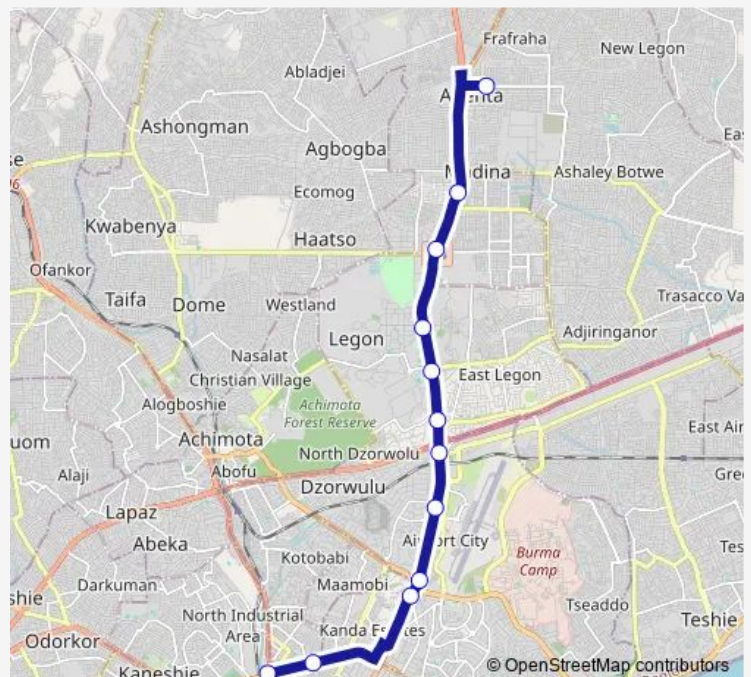

Bus 422B D to Circle Odorna Station

[Go to website](#)

Direction

Terminal D — Terminal Circle Odorna Station

12 stops

[Open route schedule](#)

Terminal D

Zongo Junction 422

Atomic First

Legon Gate

Okponglo 221

Shiashie

Spanner

Airport First

37 Bus Stop

37 Hospital

Paloma

Terminal Circle Odorna Station

Route schedule

Terminal D — Terminal Circle Odorna Station

Monday 11:32

Tuesday 11:32

Wednesday 11:32

Thursday 11:32

Friday 11:32

Saturday 11:32

Sunday 11:32

Route info

Direction: Terminal D

Stops: 12

Trip Duration: 1 hour 17 min

422B — D to Circle Odorna Station