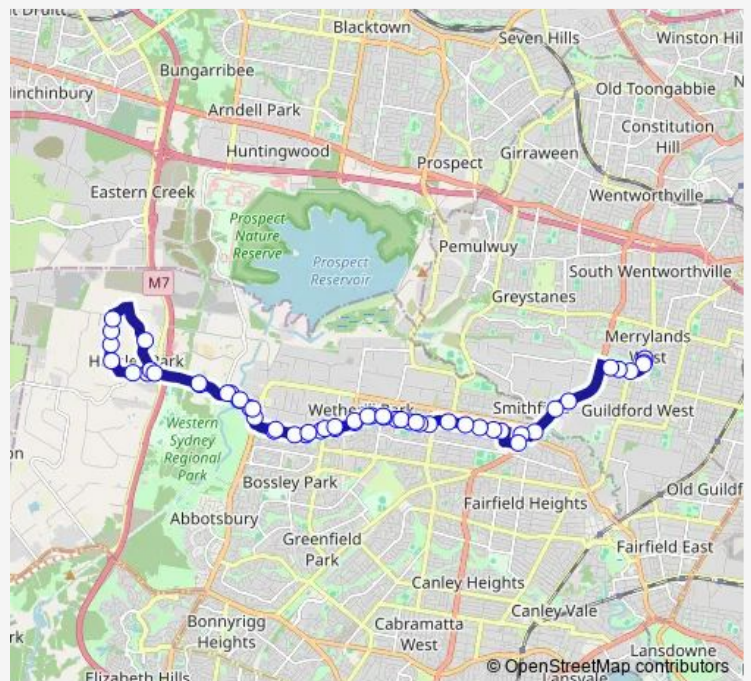

Canal T-Way

Merrylands High School, Sherwood Rd

Woodpark Rd At Fairfield Rd

Woodpark Reserve, Woodpark Rd

Woodpark Rd After Warren Rd

Warren Rd Opp Percival Rd

Warren Rd After Herbert Pl

Smithfield Rd Opp Smithfield Square Shopping Centre

The Horsley Dr At Justin St

St Gertrude's Primary School, Justin St

Smithfield Public School, The Horsley Dr

The Horsley Dr At Market St

The Horsley Dr At Bourke St

The Horsley Dr Opp Smithfield Cemetery

The Horsley Dr Opp Hassall St Shops

The Horsley Dr After Wetherill St

The Horsley Dr Opp Wetherill Park Tafe

The Horsley Dr At Emerson St

Market Town Shops, The Horsley Dr

Route schedule

Cerdon College, Sherwood Rd — Wetherill Park Tafe, The Horsley Dr

Monday	15:25
Tuesday	15:25
Wednesday	15:25
Thursday	15:25
Friday	15:25
Saturday	—
Sunday	—

Route info

Direction: Cerdon College, Sherwood Rd

Stops: 55

Trip Duration: 0 hour 57 min

9575 — Cerdon College to Wetherill Park via Horsley Park