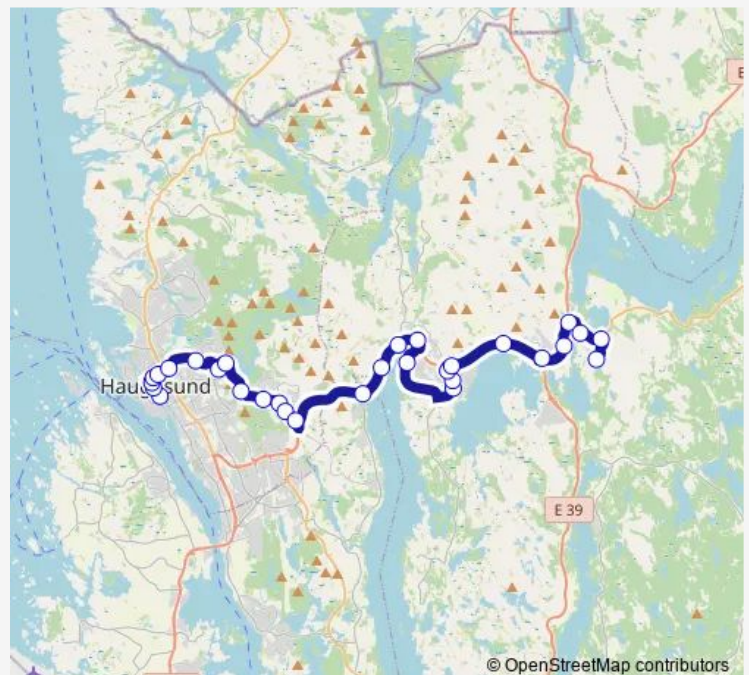

Førre Hageby

Asparhaug

Fjellhaug

Route schedule

Strandgata terminal — Hestaberg

Monday —

Tuesday —

Wednesday —

Thursday —

Friday 25:15-02:15⁺¹

Saturday 25:15-02:15⁺¹

Sunday 03:15

Route info

Direction: Strandgata terminal

Stops: 30

Trip Duration: 0 hour 29 min

■ N285

BusMaps

Rundhaug

Frakkagjerd E134

Aksdalsvatnet

Aksdal bussterminal

Hadlaland

Grinde skule