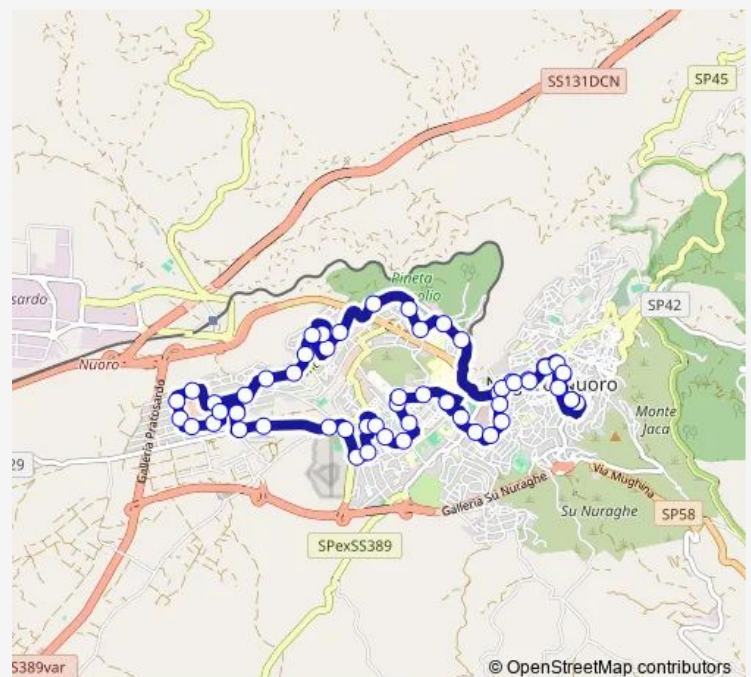

Thursday 07:40-20:29

Friday 07:40-20:29

Saturday 07:40-20:29

Sunday —

Route info

Direction: VIA Manzoni Capolinea

Stops: 57

Trip Duration: 0 hour 29 min

2DBE — Linea 2D Barrato Estivo

VIA Mimose FR. 57

VIA Oleandri 68

VIA Anemoni 21

VIA Anemoni Trev. V Delle Gardenie E V. Delle Rose

VIA Ginestre 49

VIA Ginestre FR. 28

VIA Rose 29

[Open route schedule](#)**Route schedule**

undefined — undefined

Monday	18:50-19:39
Tuesday	18:50-19:39
Wednesday	18:50-19:39
Thursday	18:50-19:39
Friday	18:50-19:39
Saturday	18:50-19:39
Sunday	—

Route info