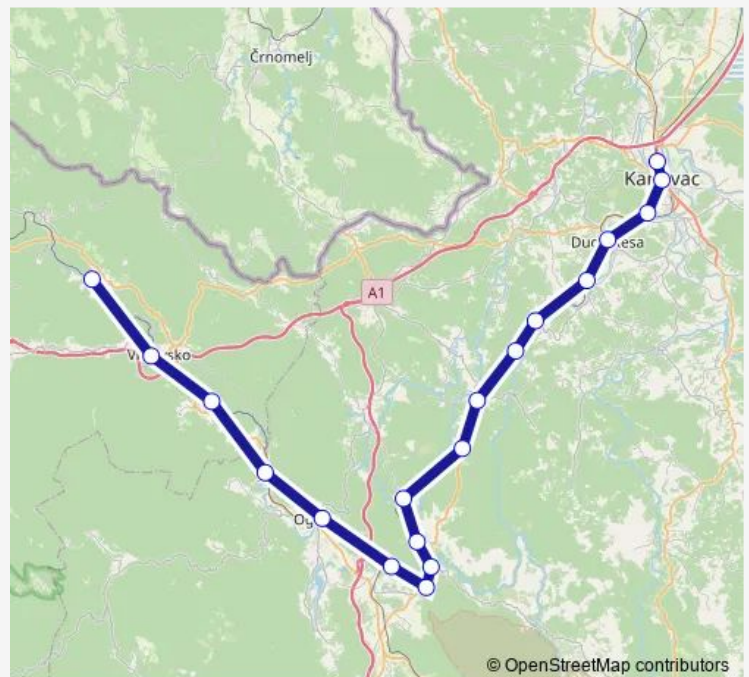

Tounj

Kukača

Košare

Oštarije

Ogulin

Ogulinški Hreljin

Gomirje

Vrbovsko

Saturday —

Sunday —

Route info

Direction: Karlovac

Stops: 19

Trip Duration: 1 hour 49 min

■ Karlovac - Moravice

Rail time schedules and route maps are available in an offline PDF at busmaps.com. Use the busmaps.com website to see live bus times, train schedule or subway schedule, and step-by-step directions for all public transit in Tounj