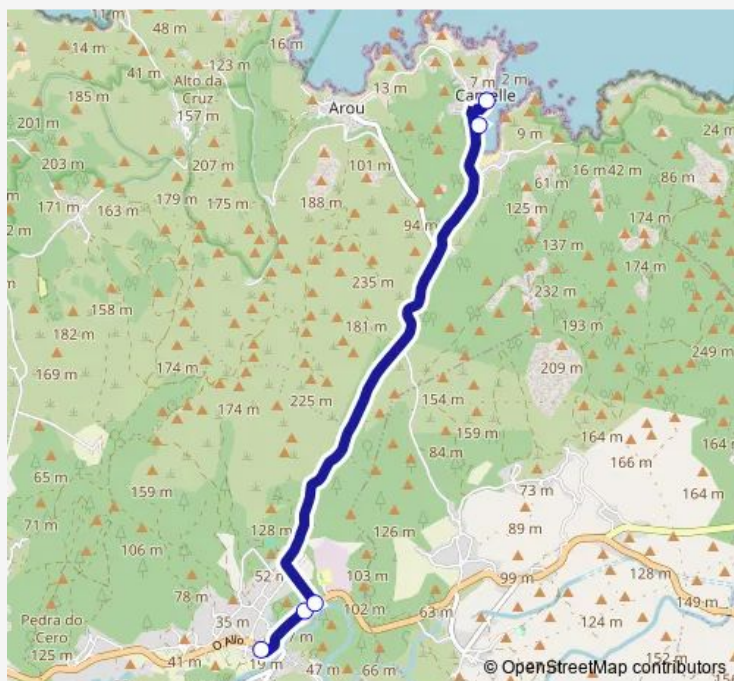

### Route schedule

Ponte Do Porto — Porto (Camelle)

Monday 14:25

Tuesday 14:25-18:10

Wednesday 14:25

Thursday —

Friday 14:25

Saturday —

### Route info

Direction: Ponte Do Porto

Stops: 5

Trip Duration: 0 hour 15 min

■ XG811018 — Ponte do Porto-Porto (Camelle)

Ponte Do Porto