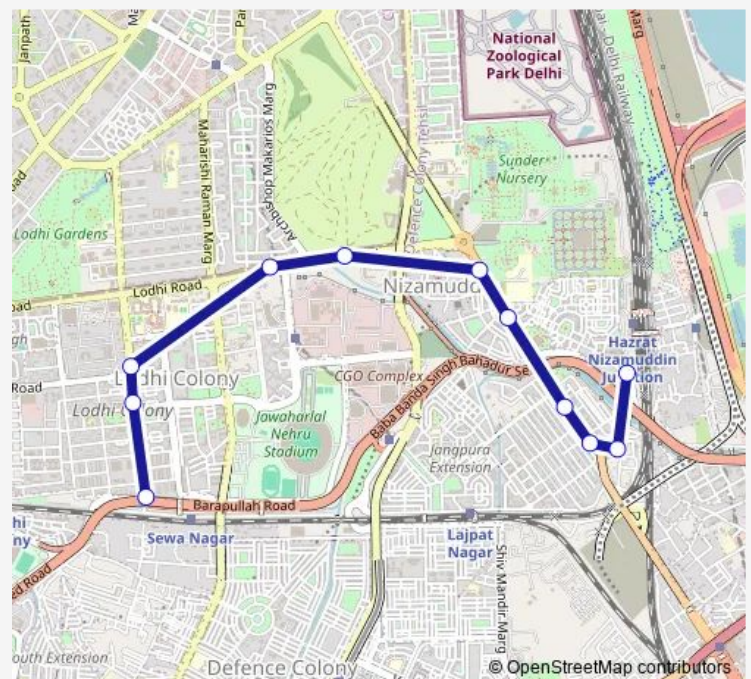

Bus 408Inkstldown

[Go to website](#)

Direction

Nizamuddin Railway Station — Kushak Nallah Depot

11 stops

[Open route schedule](#)

Nizamuddin Railway Station

Rajdoot Hotel

Kushak Nallah Depot

Route schedule

Nizamuddin Railway Station — Kushak Nallah Depot

Monday 11:51-14:26

Tuesday 11:51-14:26

Wednesday 11:51-14:26

Thursday 11:51-14:26

Friday 11:51-14:26

Saturday 11:51-14:26

Sunday 11:51-14:26

Route info

Direction: Nizamuddin Railway Station

Stops: 11

Trip Duration: 0 hour 18 min

Bus time schedules and route maps are available in an offline PDF at busmaps.com. Use the busmaps.com website to see live bus times, train schedule or subway schedule, and step-by-step directions for all public transit in Defence Colony