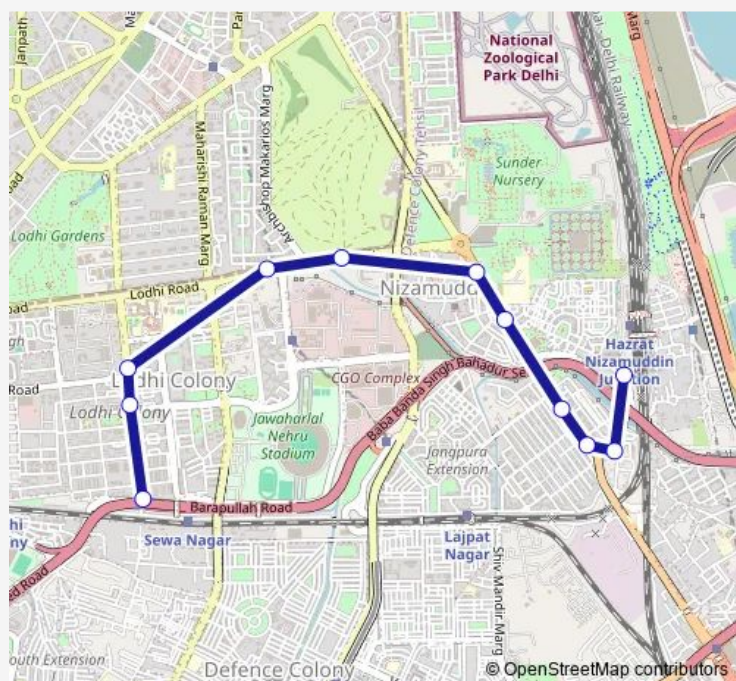

Bus 408Inkstldown

[Go to website](#)

Direction

Nizamuddin Railway Station — Kushak Nallah Depot

11 stops

[Open route schedule](#)

Nizamuddin Railway Station

Rajdoot Hotel

Saturday 11:51-14:26

Sunday 11:51-14:26

Route info

Direction: Nizamuddin Railway Station

Stops: 11

Trip Duration: 0 hour 18 min

408Inkstldown

BusMaps