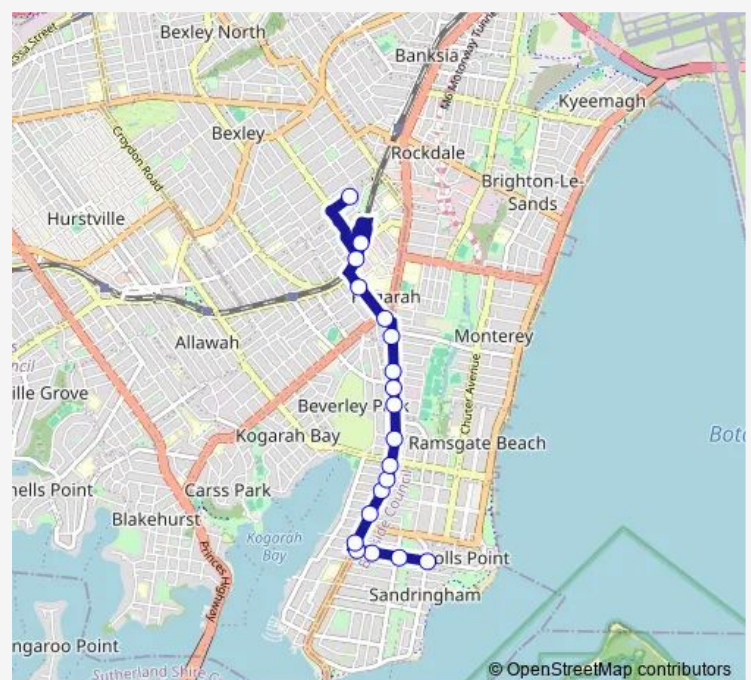

Russell Av At Napoleon St

Russell Av Before Jameson Lane

Sans Souci Central, Russell Av

Rocky Point Rd After Russell Av

Rocky Point Rd At Northcote St

St George Christian School, Rocky Point Rd

Rocky Point Rd At Torwood St

Railway Pde Opp Derby St

Kogarah Station, Railway Pde, Stand C

Marist College Kogarah, Wolseley St

Route schedule

Russell Av At Clareville Av — Marist College Kogarah, Wolseley St

Monday 08:07

Tuesday 08:07

Wednesday 08:07

Thursday 08:07

Friday —

Saturday —

Sunday —

Route info

Direction: Russell Av At Clareville Av

Stops: 19

Trip Duration: 0 hour 25 min

764s — Dolls Point to Marist Bros, Kogarah

764s School Bus time schedules and route maps are available in an offline PDF at busmaps.com. Use the busmaps.com website to see live bus times, train schedule or subway schedule, and step-by-step directions for all public transit in Sydney