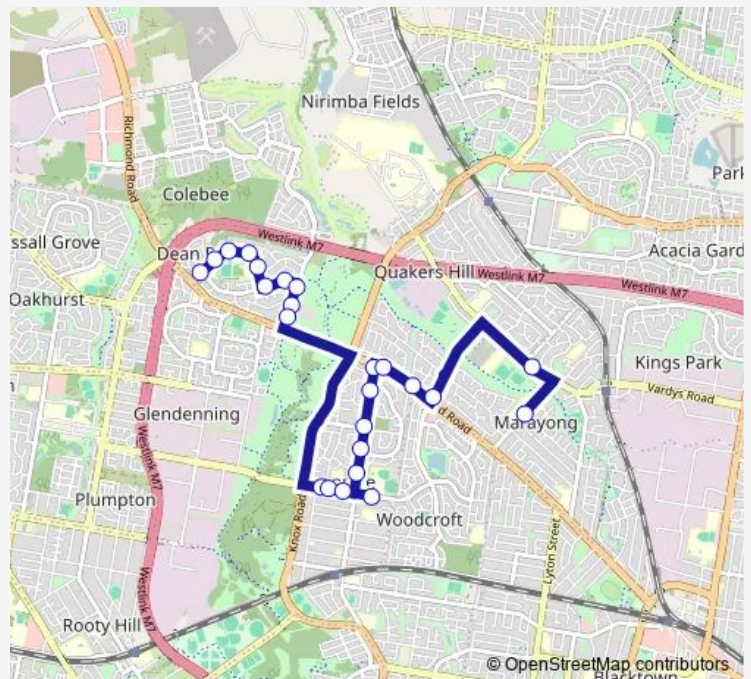

Hill End Rd At Karuah St

Hill End Rd Before Delaney Dr

Hill End Rd At Richmond Rd

Richmond Rd Opp Hill End Rd

Route schedule

Yarramundi Dr Opp Hoyle Dr — Breakfast Rd Opp St Andrews Primary School

Monday	08:13
Tuesday	08:13
Wednesday	08:13
Thursday	08:13
Friday	08:13
Saturday	—
Sunday	—

Route info

Direction: Yarramundi Dr Opp Hoyle Dr

Stops: 24

Trip Duration: 0 hour 29 min

Richmond Rd Near Falmouth Rd

Falmouth Rd After Richmond Rd

Quakers Rd After Arnott Rd

Breakfast Rd Opp St Andrews Primary School