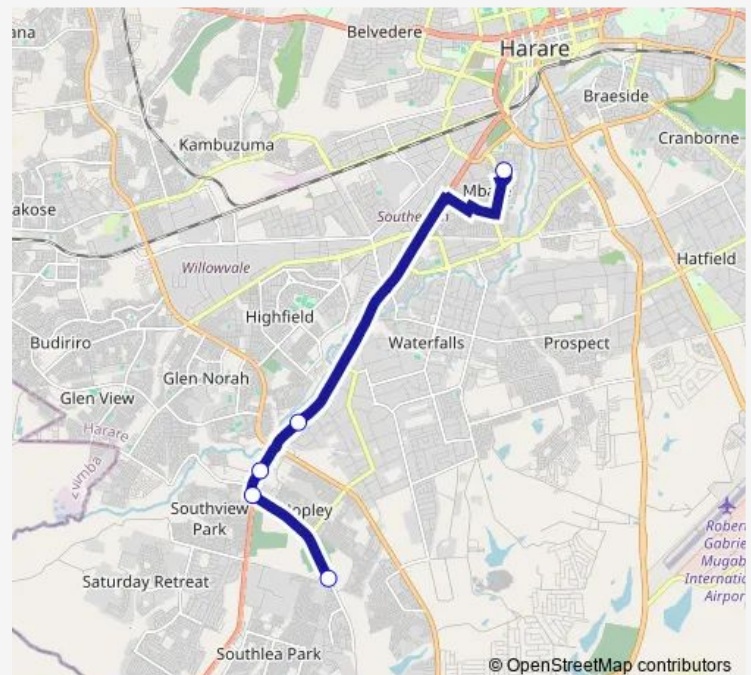

Direction

Mabre Rank — Southleigh Park

5 stops

[Open route schedule](#)

Mabre Rank

Murefu Fuel Station

Total Garage

Boka

Southleigh Park

Route schedule

Mabre Rank — Southleigh Park

Monday	08:51
Tuesday	08:51
Wednesday	08:51
Thursday	08:51
Friday	08:51
Saturday	08:51
Sunday	08:51

Route info

Direction: Mabre Rank

Stops: 5

Trip Duration: 0 hour 34 min