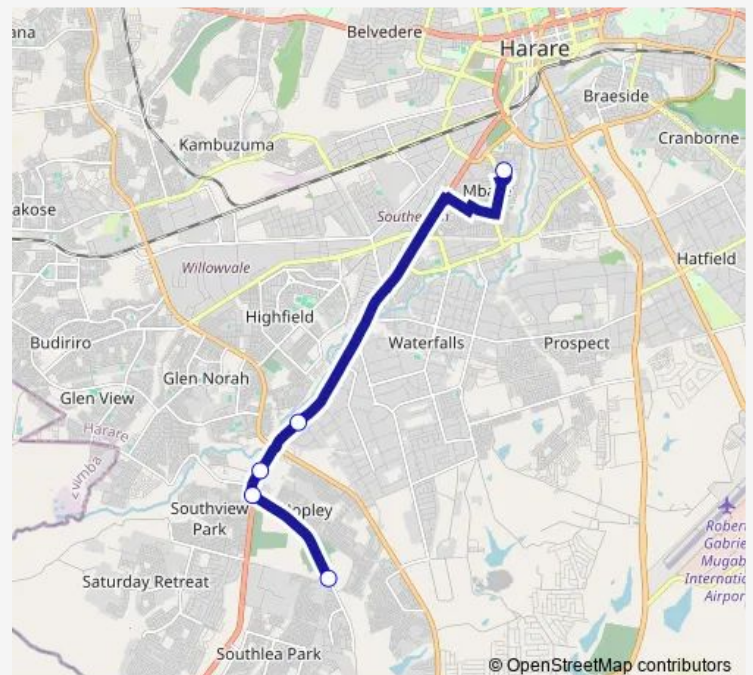

Direction

Mabre Rank — Southleigh Park

5 stops

[Open route schedule](#)

Mabre Rank

Murefu Fuel Station

Total Garage

Boka

Southleigh Park

Route schedule

Mabre Rank — Southleigh Park

Monday	08:51
Tuesday	08:51
Wednesday	08:51
Thursday	08:51
Friday	08:51
Saturday	08:51
Sunday	08:51

Route info

Direction: Mabre Rank

Stops: 5

Trip Duration: 0 hour 34 min