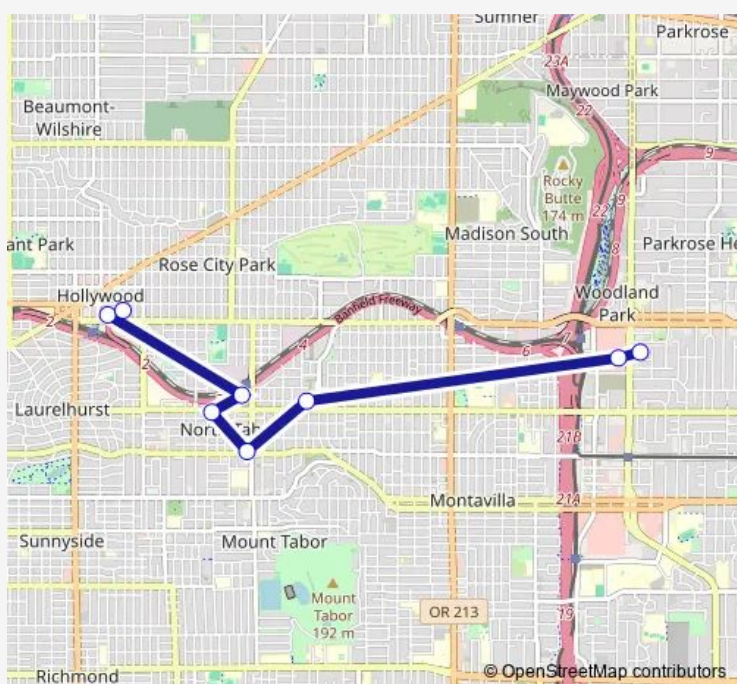

Bus Metropolitan Family Service Thursday Gateway Shopping

[Go to website](#)

Direction

Winco (1222 NE 102nd) — Hollywood East

8 stops

[Open route schedule](#)

Winco (1222 NE 102nd)

Fred Meyer (1111 NE 102nd)

Fred Meyer (6615 NE Glisan)

Providence House

Emilie House

Center Commons

Hollywood Towne House

Hollywood East

Route schedule

Winco (1222 NE 102nd) — Hollywood East

Monday	—
Tuesday	—
Wednesday	—
Thursday	11:20
Friday	—
Saturday	—
Sunday	—

Route info

Direction: Winco (1222 NE 102nd)

Stops: 8

Trip Duration: 0 hour 55 min

Direction

Hollywood Towne House — Winco (1222 NE 102nd)

8 stops

[Open route schedule](#)

Hollywood Towne House

Hollywood East

Center Commons

Providence House

Emilie House

Fred Meyer (6615 NE Glisan)