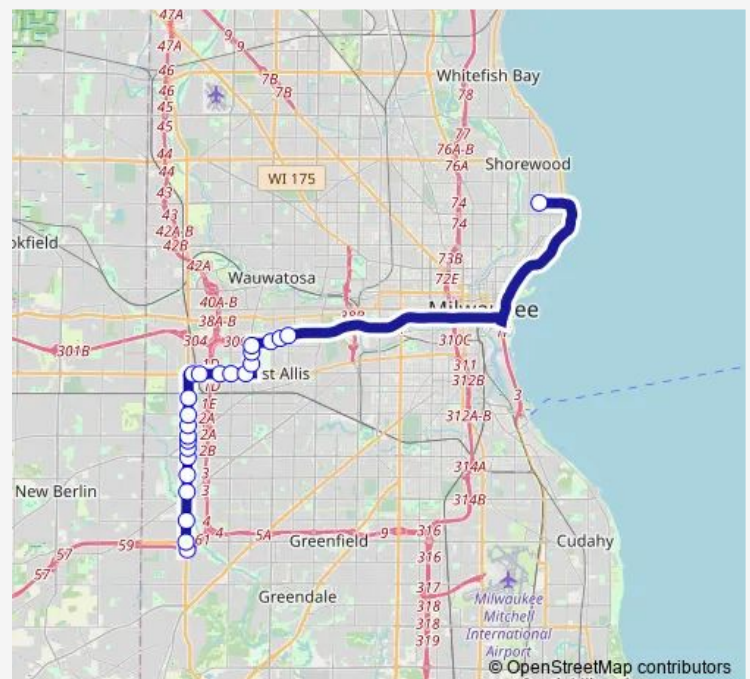

### Route schedule

Halescorner & Lot — Kenwood & Maryland

Monday 06:02-17:02

Tuesday 06:02-17:02

Wednesday 06:02-17:02

Thursday 06:02-17:02

Friday 06:02-17:02

Saturday —

### Route info

Direction: Halescorner & Lot

Stops: 24

Trip Duration: 0 hour 43 min

44U — Fair Park - Hales Corners Ubus

Kearney & S73

Kearney & S70

Kenwood & Maryland

**Direction**

Kenwood &amp; Maryland — Halescorner &amp; Lot

30 stops

[Open route schedule](#)

Kenwood &amp; Maryland

Kenwood &amp; Cramer

Oakland &amp; Hampshire

Hartford &amp; E1921

## Route info

Direction: Kenwood &amp; Maryland

Stops: 30

Trip Duration: 0 hour 44 min

S108 & Wollmer

S108 & Beloit

S108 & Coldspring

S108 & Layton