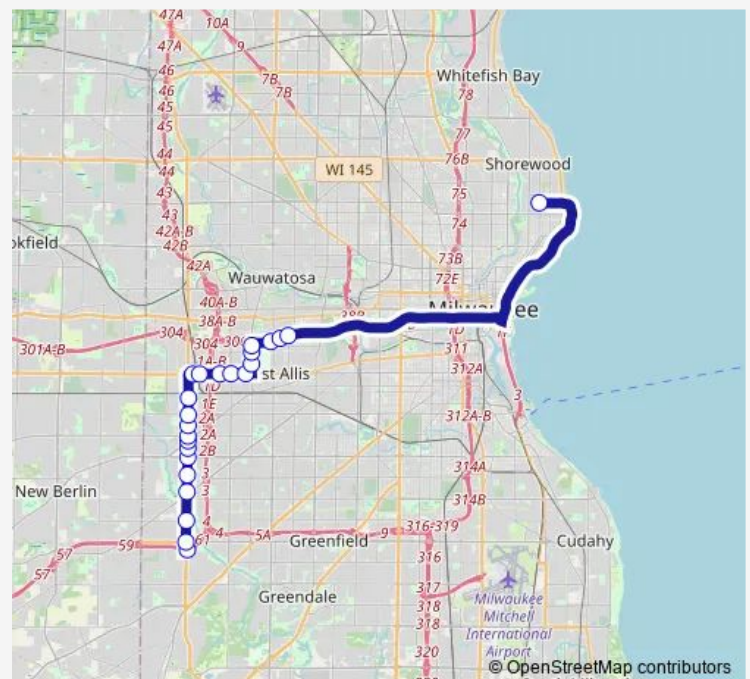

### Route schedule

Halescorner & Lot — Kenwood & Maryland

Monday 06:02-17:02

Tuesday 06:02-17:02

Wednesday 06:02-17:02

Thursday 06:02-17:02

Friday 06:02-17:02

Saturday —

### Route info

Direction: Halescorner & Lot

Stops: 24

Trip Duration: 0 hour 43 min

44u — Fair Park - Hales Corners Ubus

Kearney & S73

Kearney & S70

Kenwood & Maryland

**Direction**

Kenwood &amp; Maryland — Halescorner &amp; Lot

30 stops

[Open route schedule](#)

Kenwood &amp; Maryland

Kenwood &amp; Cramer

Oakland &amp; Hampshire

Hartford &amp; E1921

## Route info

Direction: Kenwood &amp; Maryland

Stops: 30

Trip Duration: 0 hour 44 min

S108 & Wollmer

S108 & Beloit

S108 & Coldspring

S108 & Layton