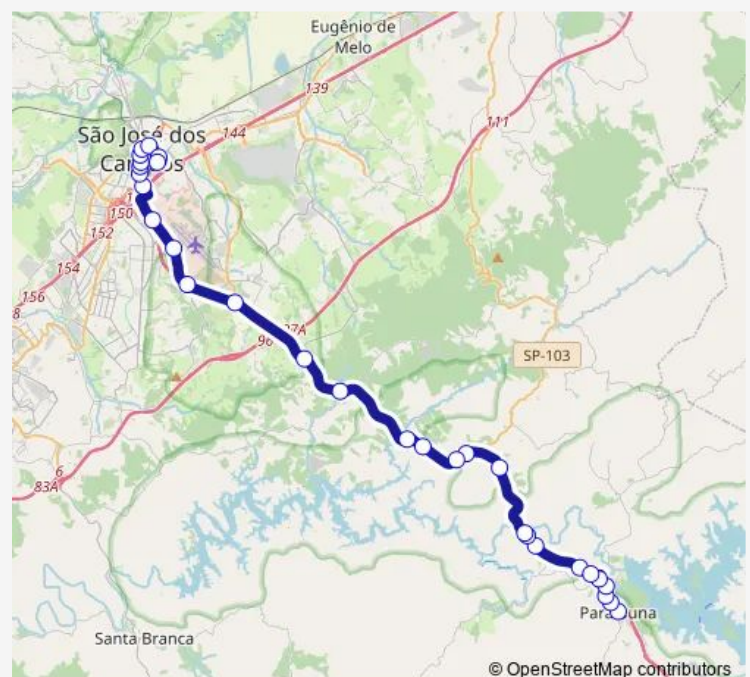

Saturday 05:40-21:00

Sunday 06:10-21:30

**Route info**

Direction: Terminal Rodoviario de Paraibuna

Stops: 30

Trip Duration: 1 hour 10 min

Rodovia dos Tamoios Km 12 Pernambucana Sao Jose dos Campos - SP 12228-845 Brasil