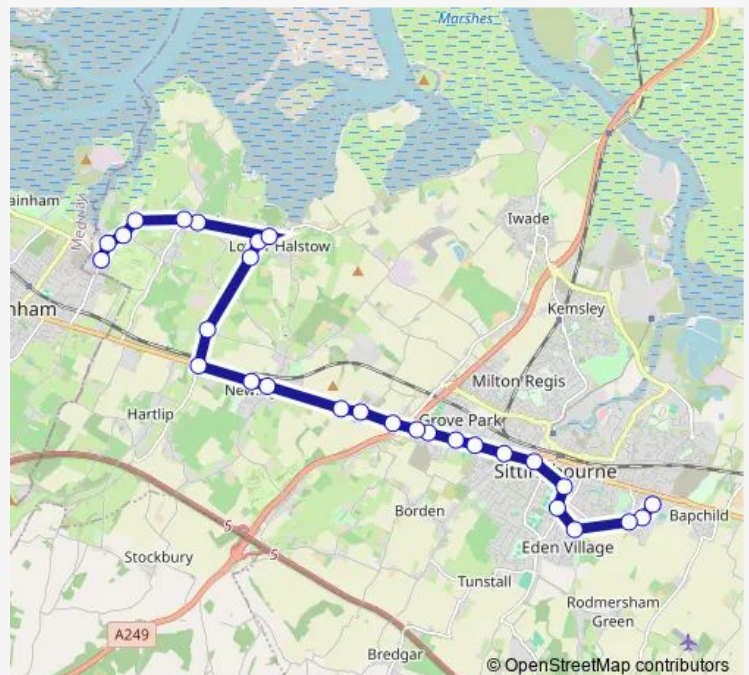

Breach Lane

Breach Lane

Landrail Road

Route schedule

The Sittingbourne School — Three Sisters

Monday 15:20

Tuesday 15:20

Wednesday 15:20

Thursday 15:20

Friday 15:20

Saturday —

Sunday —

Route info

Direction: The Sittingbourne School

Stops: 28

Trip Duration: 0 hour 52 min

Direction

Three Sisters — The Sittingbourne School

26 stops

[Open route schedule](#)

Three Sisters

Otterham Quay

Wallbridge Lane

Woodruff Close

Tuesday 07:20

Wednesday 07:20

Thursday 07:20

Friday 07:20

Saturday —

Sunday —

Route info

Direction: Three Sisters