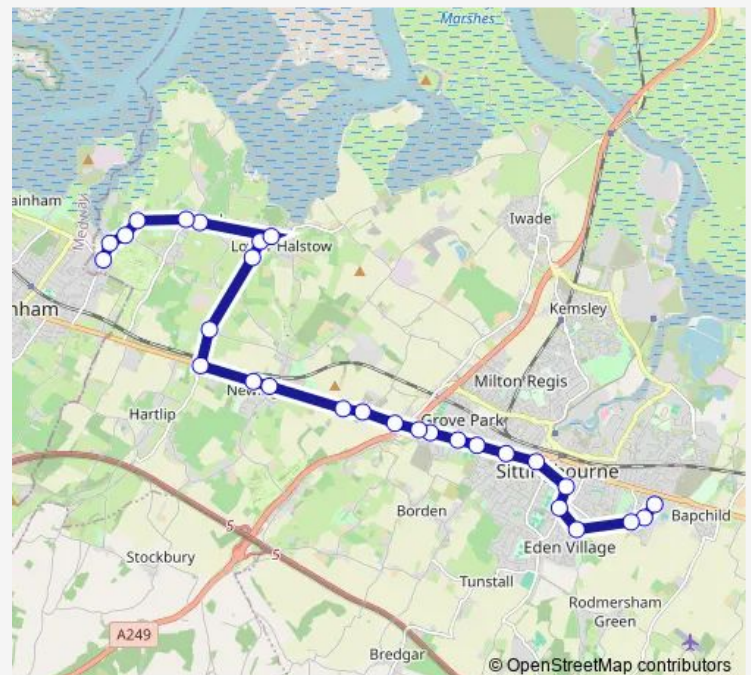

Bus 372U Otterham Quay - Sittingbourne

[Go to website](#)

Direction

The Sittingbourne School — Three Sisters

28 stops

[Open route schedule](#)

The Sittingbourne School

Swanstree Avenue

Rectory Road

Eden Village

Memorial Hospital

Borden Grammar School

Ufton Lane

The Coniston

Keyways

The Billet

The Long Hop

Pearce and Batt Garage

Ladyfields Close

Rook Lane

Newington Court Care Home

Station Road

Playstool Road

Tuck Inn

Breach Lane

Breach Lane

Landrail Road

Route schedule

The Sittingbourne School — Three Sisters

Monday 15:20

Tuesday 15:20

Wednesday 15:20

Thursday 15:20

Friday 15:20

Saturday —

Sunday —

Route info

Direction: The Sittingbourne School

Stops: 28

Trip Duration: 0 hour 52 min

■ 372U — Otterham Quay - Sittingbourne