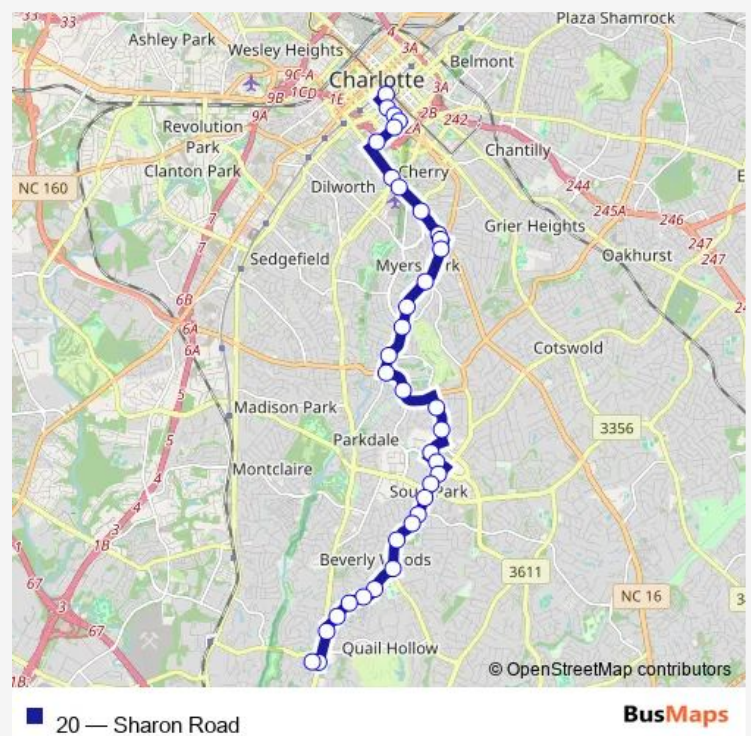

Selwyn Ave @ Queens University

Selwyn Ave & Westfield Rd

Selwyn Ave & Sterling Rd

Selwyn Ave & Colony Rd

Runnymede Ln & Selwyn Ave

Runnymede Ln & Michael Baker Pl

Colony & Clarendon

Colony & Wickersham

Roxborough Rd & Carnegie Blvd

### Route schedule

Transit Center- Bay V — Hamlin Park Dr & Brandon Forest Dr

Monday 07:35-19:10

Tuesday 07:35-19:10

Wednesday 07:35-19:10

Thursday 07:35-19:10

Friday 07:35-19:10

Saturday 07:35-19:10

### Route info

Direction: Transit Center- Bay V

Stops: 36

Trip Duration: 0 hour 32 min

Carnegie Blvd & Sharon Rd

Sharon Rd @ Southpark Mall Entrance

Sharon Rd & Fairview Rd

Sharon Rd & Fairview Rd