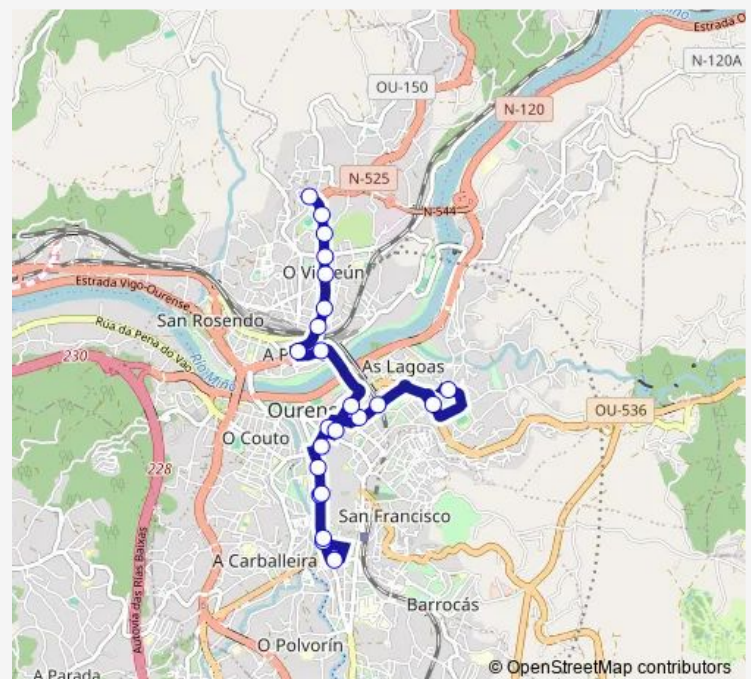

Parque SAN Lazaro

Curros Enríquez

Vicente Risco

Parque DA Ponte

Praza DA Marina

Avda. DE Santiago Nº 40

Avda. DE Santiago Nº 90

Avda. Santiago Cruzamento Oira

Estrada DE Santiago Nº 140

### Route schedule

Campus-1 — Entrada Valdorregueiro

Monday 13:10

Tuesday 13:10

Wednesday 13:10

Thursday 13:10

Friday 13:10

Saturday —

### Route info

Direction: Campus-1

Stops: 23

Trip Duration: 0 hour 35 min

20 — Campus-Xardin-Vinteun

Estrada Santiago N° 168

Entrada Valdorregueiro

20 Bus time schedules and route maps are available in an offline PDF at [busmaps.com](https://busmaps.com). Use the [busmaps.com](https://busmaps.com) website to see live bus times, train schedule or subway schedule, and step-by-step directions for all public transit in Ourense