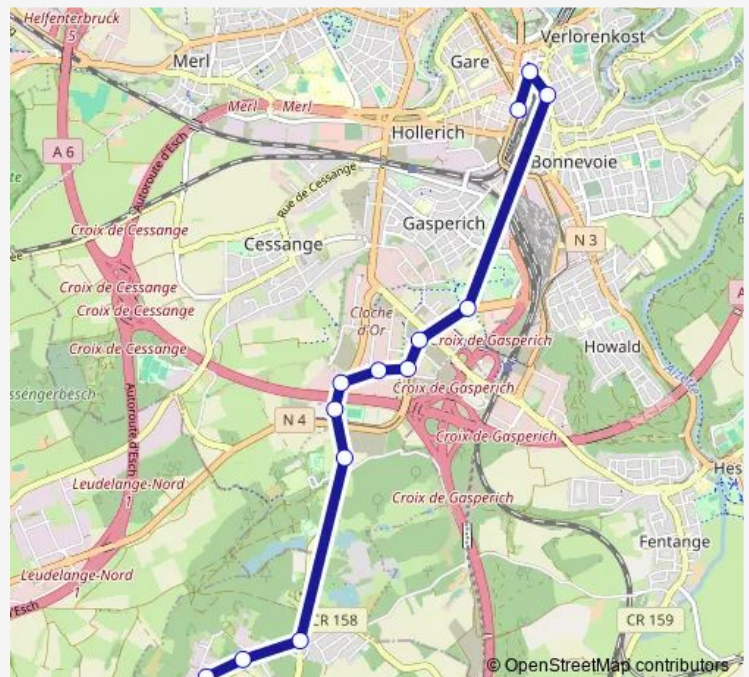

Hildegard von Bingen Quai 2

Gasperich, Waassertuerm Quai 2

Émile Bian Quai 3

Schaarfen Eck Quai 2

Stade de Luxembourg Quai 2

Kockelscheuer, Camping Quai 2

Kockelscheuer, Um Plateau Quai 2

Kockelscheuer, Louis Ackermann Quai 2

### Route schedule

Gare Centrale Quai 1 — Kockelscheuer, Parc Luxite

Monday 06:05-21:41

Tuesday 06:05-21:41

Wednesday 06:05-21:41

Thursday 06:05-21:41

Friday 06:05-21:41

Saturday —

### Route info

Direction: Gare Centrale Quai 1

Stops: 13

Trip Duration: 0 hour 19 min

## Route info

Direction: Kockelscheuer, Parc Luxite

Stops: 11

Trip Duration: 0 hour 20 min

20 Bus time schedules and route maps are available in an offline PDF at [busmaps.com](https://busmaps.com). Use the [busmaps.com](https://busmaps.com) website to see live bus times, train schedule or subway schedule, and step-by-step directions for all public transit in Luxembourg