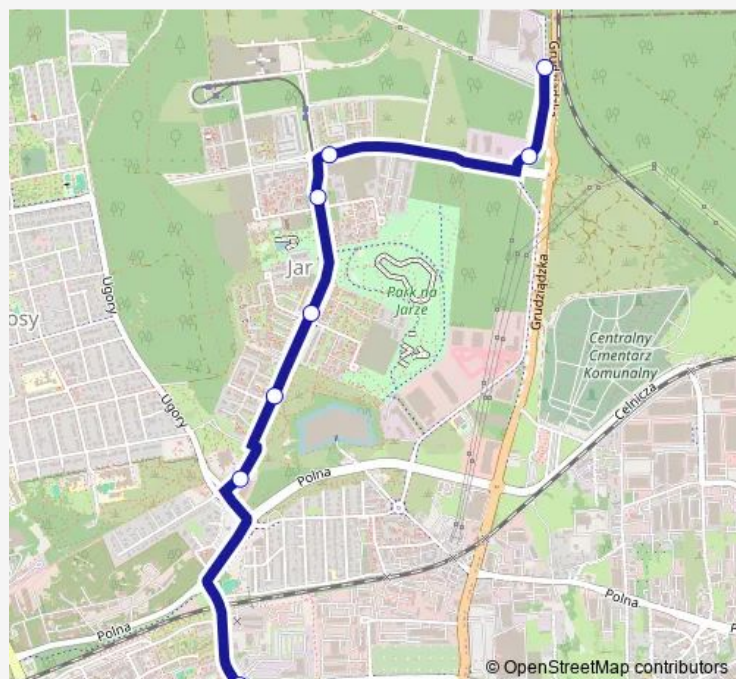

Tuesday 17:20-22:58

Wednesday 17:20-22:58

Thursday 17:20-22:58

Friday 17:20-22:58

Saturday 17:20-22:58

Sunday 17:20-22:58

Route info

Direction: Forteczna 01

Stops: 9

Trip Duration: 0 hour 10 min

20 — Forteczna -> Koniuchy-20

Direction

Koniuchy 04 — Forteczna 00

8 stops

[Open route schedule](#)

Koniuchy 04