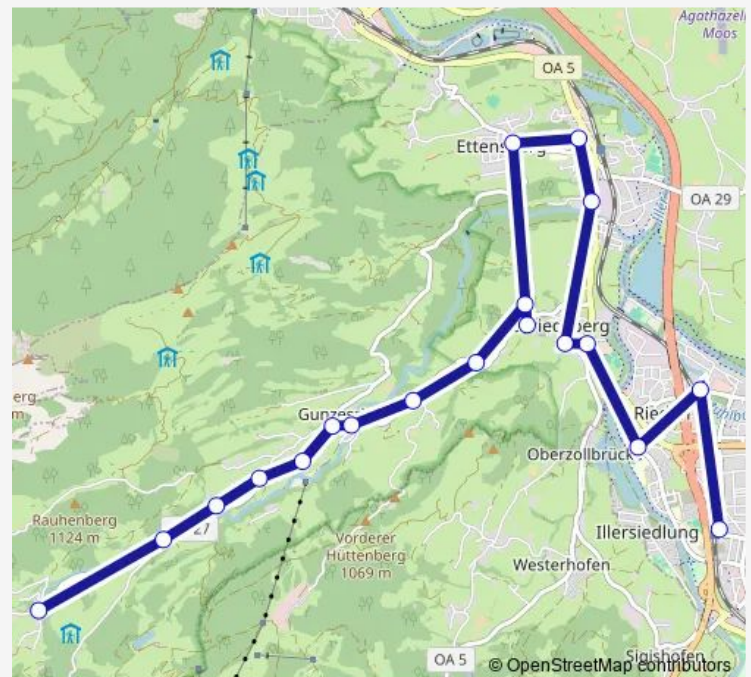

Direction

Sonthofen — Gunzesried-Säge

19 stops

[Open route schedule](#)

Sonthofen

Sonthofen, Kaufmarkt

Sonthofen, Ried. St. Christoph

Bihlerdorf, Marienbrücke

Gunzesried, Dorf

Gunzesried, Gasthaus Kreuz

Gunzesried, Ossi-Reichert-Bahn

Gunzesried, Moosackerweg

Gunzesried, Hohe Brücke

Gunzesried, Abzw. Ostertal

Gunzesried-Säge

Route schedule

Sonthofen — Gunzesried-Säge

Monday 19:30-23:45

Tuesday 19:30-23:45

Wednesday 19:30-23:45

Thursday 19:30-23:45

Friday 19:30-23:45

Saturday 19:30-23:45

Sunday 19:30-21:45

Route info

Direction: Sonthofen

Stops: 19

Trip Duration: 0 hour 20 min

20 Bus time schedules and route maps are available in an offline PDF at busmaps.com. Use the busmaps.com website to see live bus times, train schedule or subway schedule, and step-by-step directions for all public transit in Sonthofen