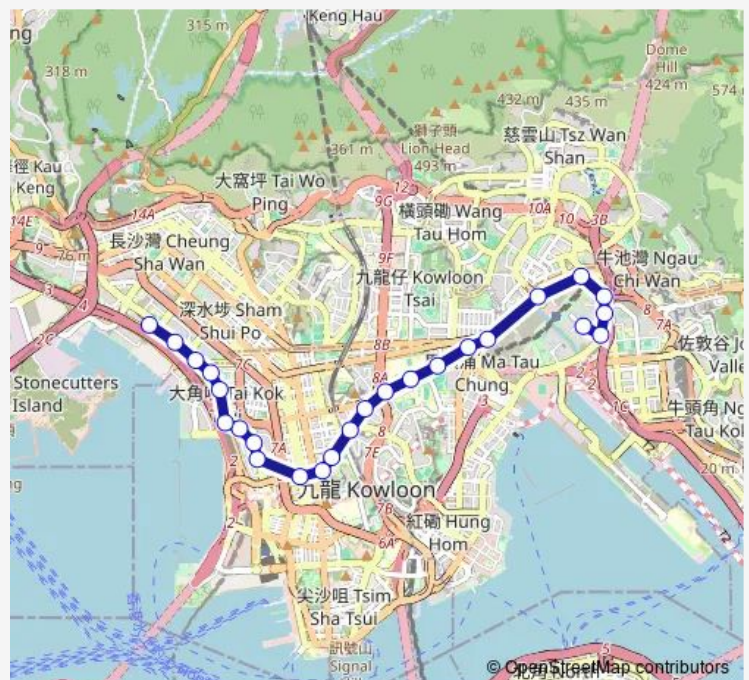

[Ctb] HOI FU Court, HOI Wang Road[[Kmb+Ctb] HOI FU Court/<Br>Hoi FU Court, HOI Wang Road[[Kmb] HOI FU Court

[Ctb] Charming Garden, HOI Wang Road[[Kmb+Ctb] Charming Garden/<Br>Charming Garden, HOI Wang Road[[Kmb] Charming Garden

[Ctb] Canton Road, Waterloo Road

[Ctb] Ymca, Waterloo Road[[Kmb] Ymca

[Ctb] Kwong WAH Hospital, Waterloo Road[[Kmb] Kwong WAH Hospital

**Route schedule**

[Ctb] HOI TAT Estate[[Kmb] Cheung SHA WAN (HOI TAT Estate) BUS Terminus — [Ctb] Victoria Skye, MUK ON Street

Monday	05:35-19:15
Tuesday	05:35-19:15
Wednesday	05:35-19:15
Thursday	05:35-19:15
Friday	05:35-19:15
Saturday	05:35-09:20
Sunday	05:35-06:25

**Route info**

Direction: [Ctb] HOI TAT Estate[[Kmb] Cheung SHA WAN (HOI TAT Estate) BUS Terminus

Stops: 28

Trip Duration: 0 hour 41 min

[Ctb] Victory Avenue, Waterloo Road[[Kmb] Victory Avenue

[Ctb] Metropark Hotel Kowloon, Waterloo Road[[Kmb+Ctb] Metropark Hotel Kowloon/<Br>Metropark Hotel Kowloon, Waterloo Road[[Kmb] Metropark Hotel Kowloon