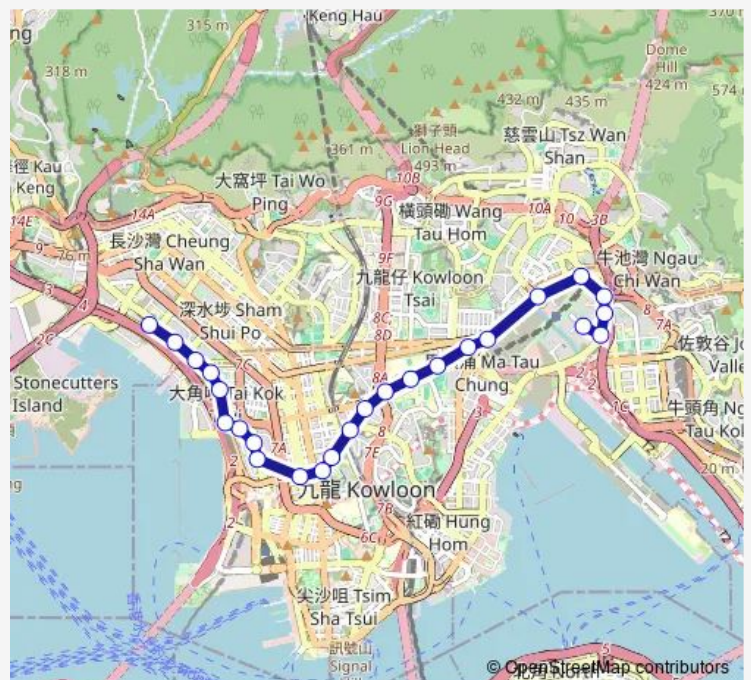

[Ctb] HOI FU Court, HOI Wang Road[[Kmb+Ctb] HOI FU Court/
Hoi FU Court, HOI Wang Road[[Kmb] HOI FU Court

[Ctb] Charming Garden, HOI Wang Road[[Kmb+Ctb] Charming Garden/
Charming Garden, HOI Wang Road[[Kmb] Charming Garden

[Ctb] Canton Road, Waterloo Road

[Ctb] Ymca, Waterloo Road[[Kmb] Ymca

[Ctb] Kwong WAH Hospital, Waterloo Road[[Kmb] Kwong WAH Hospital

Route schedule

[Ctb] HOI TAT Estate[[Kmb] Cheung SHA WAN (HOI TAT Estate) BUS Terminus — [Ctb] Victoria Skye, MUK ON Street

Stops: 28

Trip Duration: 0 hour 39 min

[Ctb] Victory Avenue, Waterloo Road[[Kmb] Victory Avenue

[Ctb] Metropark Hotel Kowloon, Waterloo Road[[Kmb+Ctb] Metropark Hotel Kowloon/
Metropark Hotel Kowloon, Waterloo Road[[Kmb] Metropark Hotel Kowloon