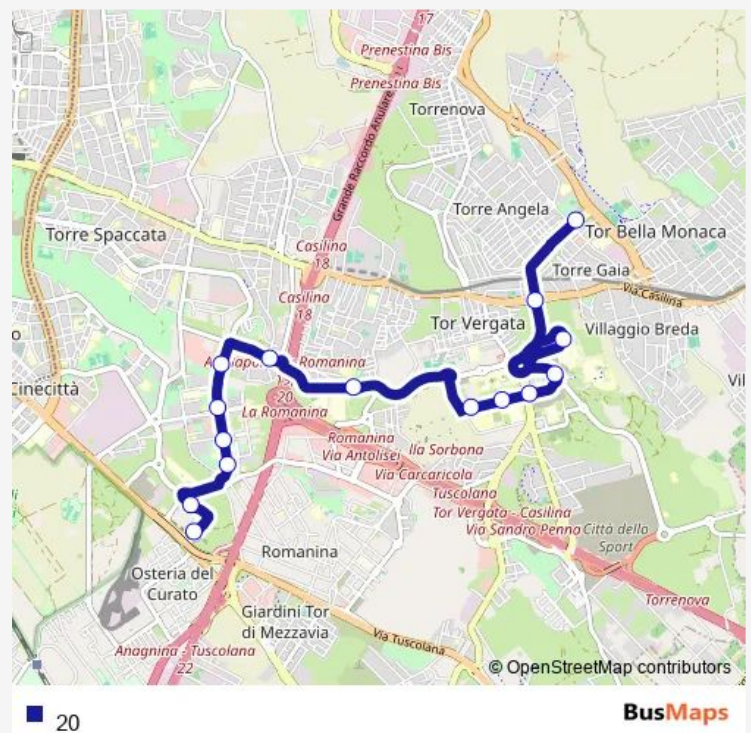

Archeologia/Cochi

TOR Bella Monaca

Archeologia/Cochi

Route schedule

ANAGNINA (MA) — Cambellotti

Monday	05:30-00:20 ⁺¹
Tuesday	05:30-00:20 ⁺¹
Wednesday	05:30-00:20 ⁺¹
Thursday	05:30-00:20 ⁺¹
Friday	05:30-00:20 ⁺¹
Saturday	05:30-00:20 ⁺¹
Sunday	05:30-00:20 ⁺¹

Route info

Direction: ANAGNINA (MA)

Stops: 24

Trip Duration: 0 hour 45 min

Archeologia/Biscarra

Anderloni

Cambellotti

Direction

Cambellotti — ANAGNINA (MA)

15 stops

[Open route schedule](#)

Cambellotti

Cambellotti/Casilina

Policlinico/TOR Vergata (H)

Heidelberg

CAMBRIDGE/RESID. UNIVERSITARIA

GIUDICE/VIOLA

ANAGNINA (MA)

Route schedule

Cambellotti — ANAGNINA (MA)

Monday 05:00-24:00

Tuesday 05:00-24:00

Wednesday 05:00-24:00

Thursday 05:00-24:00