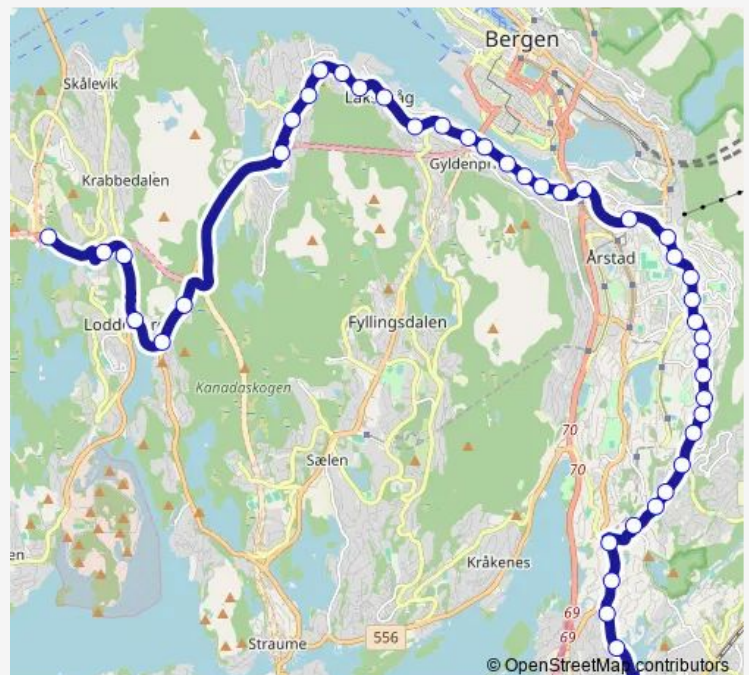

Thursday 05:55-00:15⁺¹

Friday 05:55-00:15⁺¹

Saturday 06:00-23:40

Sunday 06:10-21:10

Route info

Direction: Storavatnet terminal

Stops: 43

Trip Duration: 0 hour 50 min

20 — Storavatnet - Haukeland sjukehus

BusMaps

Krohnsminde

Hunstadsvingen

Haukelandsveien

Fridalen

Langhaugen

Hagerups vei