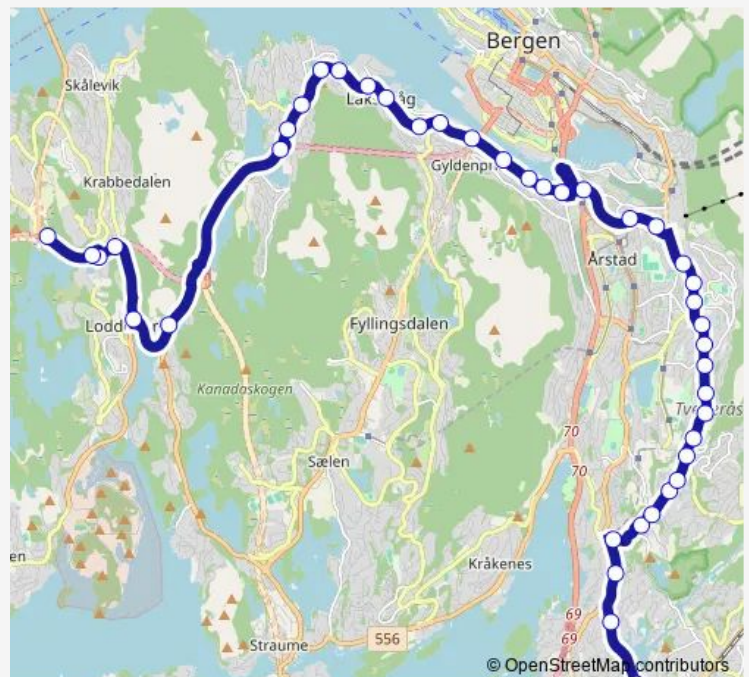

Thursday 05:55-00:15⁺¹

Friday 05:55-00:15⁺¹

Saturday 06:10-23:40

Sunday 06:10-21:10

Route info

Direction: Storavatnet terminal

Stops: 43

Trip Duration: 0 hour 43 min

20 — Storavatnet - Haukeland sjukehus

BusMaps

Krohnsminde

Hunstadsvingen

Haukelandsveien

Fridalen

Langhaugen

Hagerups vei