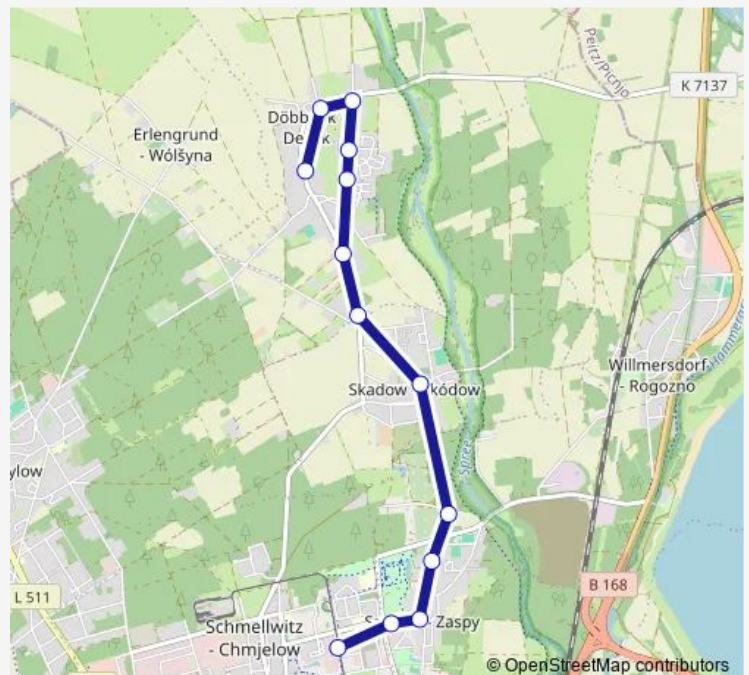

Bus 20

[Go to website](#)

Direction

undefined — undefined

0 stops

[Open route schedule](#)

Route schedule

undefined — undefined

Monday	—
Tuesday	18:30-23:30
Wednesday	18:30
Thursday	18:30
Friday	—
Saturday	18:30-23:30
Sunday	18:30

Route info

Direction:

Stops: 0

Trip Duration: — min

Direction

Neu Schmellwitz Zuschka — Döbbricker Dorfstraße

10 stops

[Open route schedule](#)

Neu Schmellwitz Zuschka

Humboldt Gymnasium

Fröbelstraße

Kleine Straße

Schreberweg

Skadow

Monday	—
Tuesday	18:44-23:41
Wednesday	18:44
Thursday	18:44
Friday	—
Saturday	18:44-23:41
Sunday	18:44

Route info

Direction:

Stops: 0

Trip Duration: — min

Direction

Maiberg Friedhof — Altes Dorf

5 stops