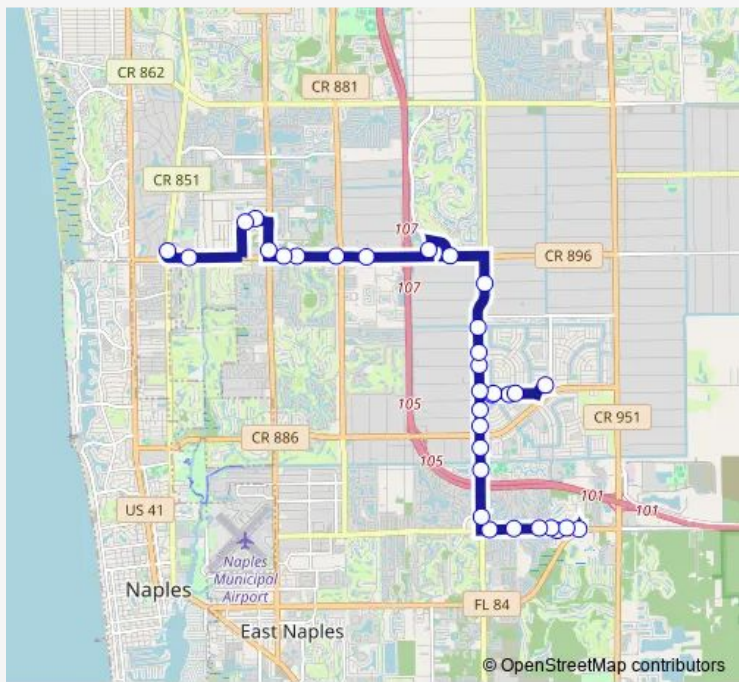

## Bus 20 Pine Ridge

[Go to website](#)

**Direction**  
 CAT Ops — Panther Ln  
 33 stops  
[Open route schedule](#)

- CAT Ops
- Radio Lane
- Radio Rd
- Robin Hood Cir
- Sanctuary Dr
- Gabriel Cir
- Berkshire Pine
- Berkshire Rd
- Recreation Ln
- Golden Gate Pk
- Golden Gate N
- 26th Ave Sw
- 54th Terrace Sw
- 52nd Terrace Sw
- GG Community
- Hunter Blvd
- 54th Terrace Sw
- Coronado Pkwy
- Sea Grass Ln
- Hunter Blvd
- 17th Ave Sw

Route schedule  
 CAT Ops — Panther Ln

Monday	05:50-17:05
Tuesday	05:50-17:05
Wednesday	05:50-17:05
Thursday	05:50-17:05
Friday	05:50-17:05
Saturday	05:50-17:05
Sunday	07:25-13:40

Route info  
 Direction: CAT Ops  
 Stops: 33  
 Trip Duration: 0 hour 48 min

Tallwood Way

Vineyards Blvd

Phys. Reg

Whippoorwill Ln

Livingston Rd

Summerwind Dr

Grand Cypress

Ymca Rd

## Route info

Direction: Panther Ln

Stops: 29

Trip Duration: 0 hour 37 min

Plantation Cir

Sabal Lakes Dr

Madison Park

CAT Ops