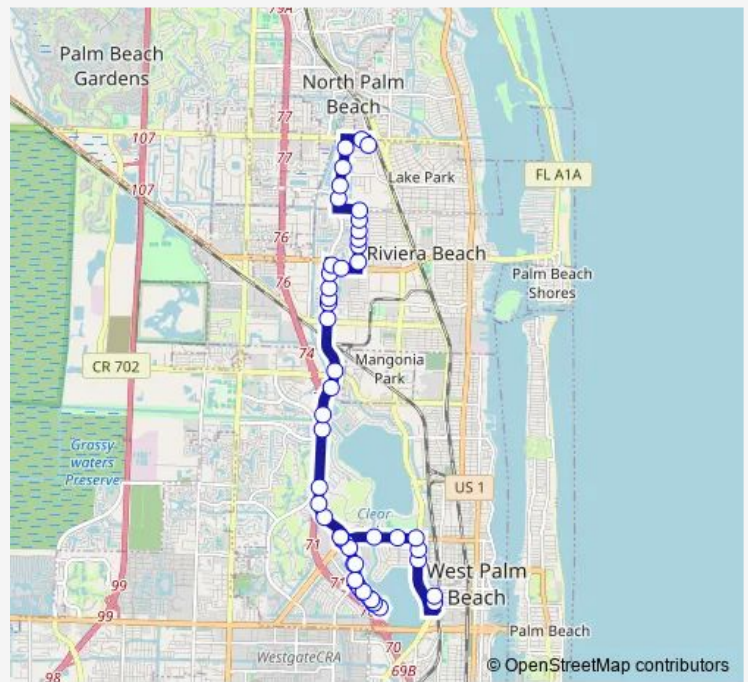

Bus 20 PBG - WPB VIA Congress

[Go to website](#)

Direction
 WPB ITC at TRI Rail — OLD Dixie HWY at Northlake Blvd
 49 stops
[Open route schedule](#)

- WPB ITC at TRI Rail
- WPB ITC at BAY M
- Australian AVE at 7TH St
- Australian AVE at 10th St
- PBL Blvd at Australian Ave
- PBL Blvd at Golf Ave
- PBL Blvd at Bld1523
- Congress AVE at Palm Beach LKS Blvd
- Congress AVE at Hank Aaron Dr
- Executive CTR DR at Congress Ave
- Exec CTR DR at 101 Fountainview
- Exec CTR DR at Christian Manor
- Exec CTR DR at Presidio Pi
- Exec CTR DR at Pinnacle Palms
- Exec CTR DR at LK PT Vlg
- Exec CTR DR at Bld0600
- Exec CTR DR at Presidio PI
- Exec CTR DR at Bld0030
- Congress AVE at Executive CTR Dr
- Congress AVE at Hank Aaron Dr
- Congress AVE at WPB Conv Ctr

Route info

Direction: WPB ITC at TRI Rail
 Stops: 49
 Trip Duration: 0 hour 41 min

20 — PBG - WPB VIA Congress

Pbom at Berth 1

Pbom SVC RD at Trml

Congress AVE at Bld1700 SE Ent

Congress AVE at Bld1700 NE Ent

Congress AVE at Essex Ln

Congress AVE at Seabird Way

Blue Heron Blvd at Congress Ave

Blue Heron Blvd at Bld1805

AV S ST at 24th Ct

AV S ST at W 28th St

AV S ST at W 30th St

AV S ST at W 32nd St

Direction: OLD Dixie HWY at Northlake Blvd

Stops: 50

Trip Duration: 0 hour 45 min

Pbom at Berth 3

Pbom SVC RD at Trml

Congress AVE at Palm Beach LKS Blvd

Congress AVE at Hank Aaron Dr

Executive CTR DR at Congress Ave