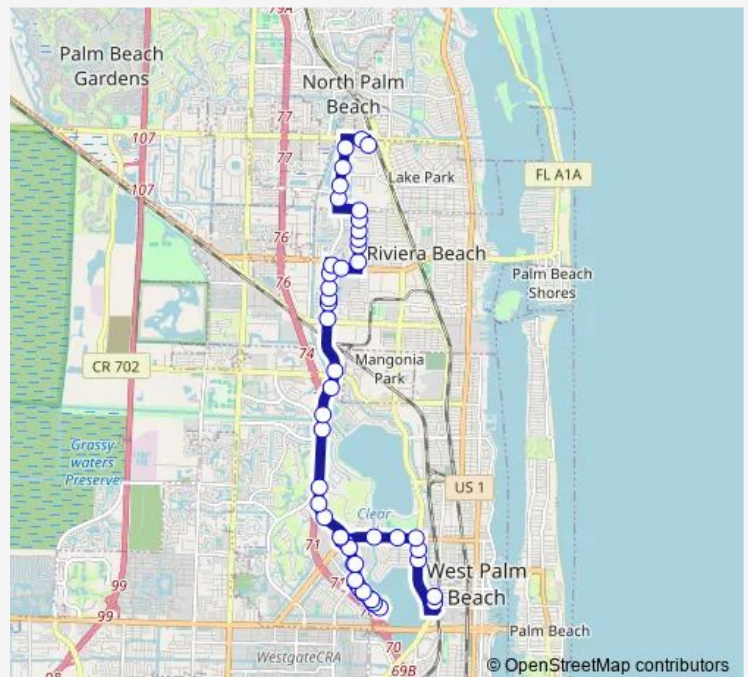

Congress AVE at Executive CTR Dr

Congress AVE at Hank Aaron Dr

Congress AVE at WPB Conv Ctr

Route schedule

WPB ITC at TRI Rail — OLD Dixie HWY at Northlake Blvd

Monday 05:50-21:40

Tuesday 05:50-21:40

Wednesday 05:50-21:40

Thursday 05:50-21:40

Friday 05:50-21:40

Saturday 07:40-21:40

Sunday 08:40-18:40

Route info

Direction: WPB ITC at TRI Rail

Stops: 49

Trip Duration: 0 hour 51 min

20 — PBG - WPB VIA Congress

Pbom at Berth 1

Pbom SVC RD at Trml

Congress AVE at Bld1700 SE Ent

Congress AVE at Bld1700 NE Ent

Congress AVE at Bld2098 S Ent

Congress AVE at White Hall Dr

Congress AVE at Echo Lake Dr

Congress AVE at Lombard St

Congress AVE at 45th St

Congress AVE at MLK Blvd

Congress AVE at W 12th St

Congress AVE at W 13th St

Congress AVE at Essex Ln

Congress AVE at Seabird Way

Blue Heron Blvd at Congress Ave