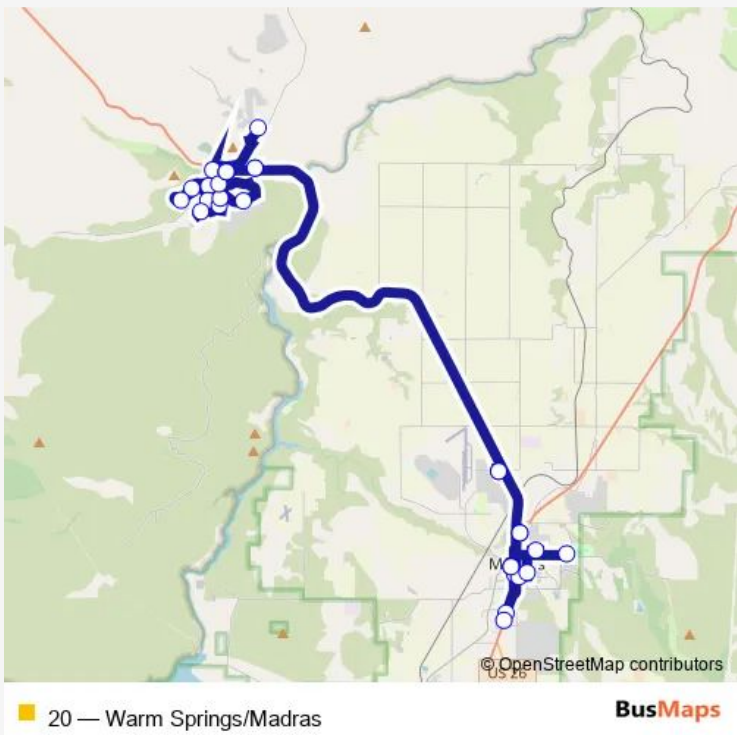

Bus 20 Warm Springs/Madras

[Go to website](#)

Direction
 3rd Street @ Madras DMV (E) — Cedar Street @ Safeway (N)
 30 stops
[Open route schedule](#)

- 3rd Street @ Madras DMV (E)
- Cedar Street @ Safeway (N)
- Cherry Lane @ Plateau Travel Plaza (S)
- Highway 26 @ Casino/Plaza (N)
- Autumn Avenue @ Community Counseling (E)
- Warm Springs Street @ Warm Springs Market (S)
- Foster Street @ Bray Avenue (W)
- West Hills Drive @ Poosh Avenue (E)
- Scout Drive @ Tribal Administration (S)
- Kot-Num Road @ Indian Health Services and Early Childhood Education (W)
- Kuckup Street @ High Lokee Street (E)
- Kuckup Street @ High Lokee Street (E)
- High Lokee Street @ Warm Springs Senior Center (W)
- Quail Trail @ Juniper Street (S)
- Tenino Road @ Warm Springs Community Center (E)
- Warm Springs Street @ Warm Springs Market (S)
- Holiday Street @ Warm Springs Department of Human Services (W)
- Warm Springs Street @ Warm Springs Market (S)
- Highway 26 @ Casino/Plaza (N)
- Cherry Lane @ Plateau Travel Plaza (S)

Route schedule
 3rd Street @ Madras DMV (E) — Cedar Street @ Safeway (N)

Monday	12:25-17:20
Tuesday	12:25-17:20
Wednesday	12:25-17:20
Thursday	12:25-17:20
Friday	12:25-17:20
Saturday	—
Sunday	—

Route info
 Direction: 3rd Street @ Madras DMV (E)
 Stops: 30
 Trip Duration: 1 hour 48 min

A Street @ St. Charles Hospital (N)

Cedar Street @ Safeway (N)

Direction

3rd Street @ Madras DMV (E) — 3rd Street @ Madras DMV (E)

30 stops

[Open route schedule](#)

3rd Street @ Madras DMV (E)

Cedar Street @ Safeway (N)

Monday 06:15-15:15

Tuesday 06:15-15:15

Wednesday 06:15-15:15

Thursday 06:15-15:15

Friday 06:15-15:15

Saturday —

Sunday —

Route info