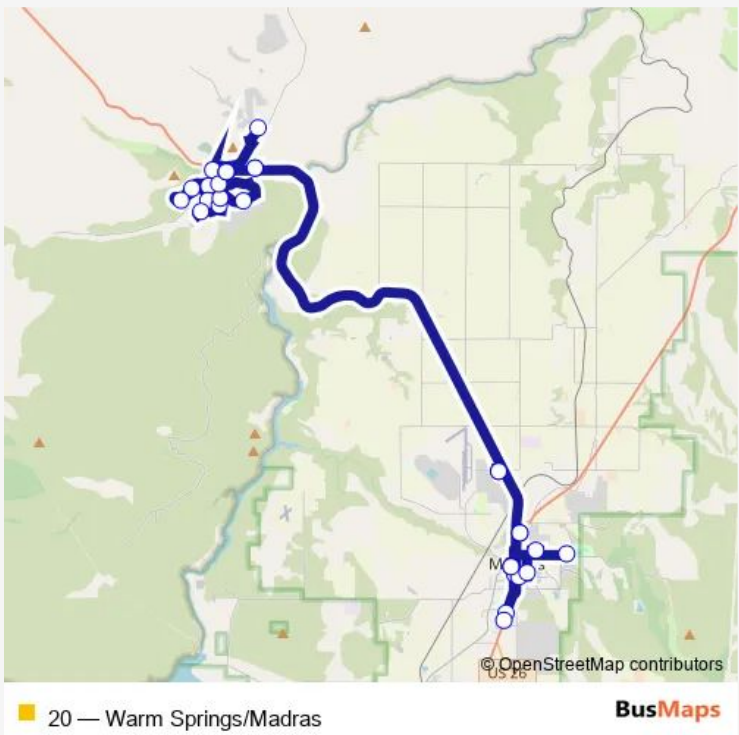

Bus 20 Warm Springs/Madras

[Go to website](#)

Direction
 3rd Street @ Madras DMV (E) — Cedar Street @ Safeway (N)
 30 stops
[Open route schedule](#)

- 3rd Street @ Madras DMV (E)
- Cedar Street @ Safeway (N)
- Cherry Lane @ Plateau Travel Plaza (S)
- Highway 26 @ Casino/Plaza (N)
- Autumn Avenue @ Community Counseling (E)
- Warm Springs Street @ Warm Springs Market (S)
- Foster Street @ Bray Avenue (W)
- West Hills Drive @ Poosh Avenue (E)
- Scout Drive @ Tribal Administration (S)
- Kot-Num Road @ Indian Health Services and Early Childhood Education (W)
- Kuckup Street @ High Lokee Street (E)
- Kuckup Street @ High Lokee Street (E)
- High Lokee Street @ Warm Springs Senior Center (W)
- Quail Trail @ Juniper Street (S)
- Tenino Road @ Warm Springs Community Center (E)
- Warm Springs Street @ Warm Springs Market (S)
- Holiday Street @ Warm Springs Department of Human Services (W)
- Warm Springs Street @ Warm Springs Market (S)
- Highway 26 @ Casino/Plaza (N)
- Cherry Lane @ Plateau Travel Plaza (S)

Route schedule
 3rd Street @ Madras DMV (E) — Cedar Street @ Safeway (N)

Monday	12:25-17:20
Tuesday	12:25-17:20
Wednesday	12:25-17:20
Thursday	12:25-17:20
Friday	12:25-17:20
Saturday	—
Sunday	—

Route info
 Direction: 3rd Street @ Madras DMV (E)
 Stops: 30
 Trip Duration: 1 hour 48 min

A Street @ St. Charles Hospital (N)

Cedar Street @ Safeway (N)

Direction

3rd Street @ Madras DMV (E) — 3rd Street @ Madras DMV (E)

30 stops

[Open route schedule](#)

3rd Street @ Madras DMV (E)

Cedar Street @ Safeway (N)

Monday 06:15-15:15

Tuesday 06:15-15:15

Wednesday 06:15-15:15

Thursday 06:15-15:15

Friday 06:15-15:15

Saturday —

Sunday —

Route info