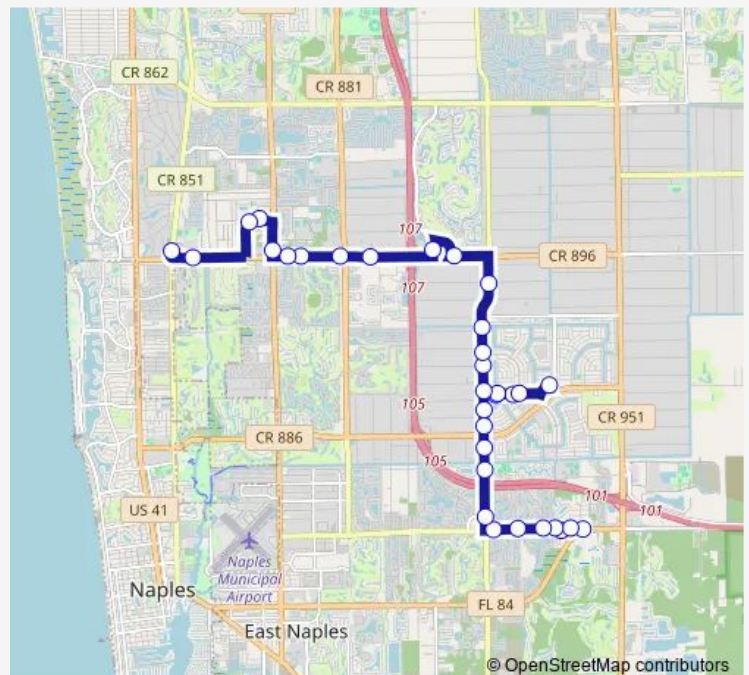

Bus 20 Pine Ridge

[Go to website](#)

Direction

CAT OPS garage — CAT Ops

2 stops

[Open route schedule](#)

CAT OPS garage

CAT Ops

Route schedule

CAT OPS garage — CAT Ops

Monday	05:49-13:39
Tuesday	05:49-13:39
Wednesday	05:49-13:39
Thursday	05:49-13:39
Friday	05:49-13:39
Saturday	05:49-13:39
Sunday	07:24

Route info

Direction: CAT OPS garage

Stops: 2

Trip Duration: 0 hour 1 min

20 — Pine Ridge

Direction

CAT Ops — Super Walmart

2 stops

[Open route schedule](#)

CAT Ops

Super Walmart

Route schedule

CAT Ops — Super Walmart

Monday	—
Tuesday	—
Wednesday	—
Thursday	—
Friday	—
Saturday	—
Sunday	08:52-15:07

Route info

Direction: CAT Ops

Stops: 2

Trip Duration: 0 hour 5 min