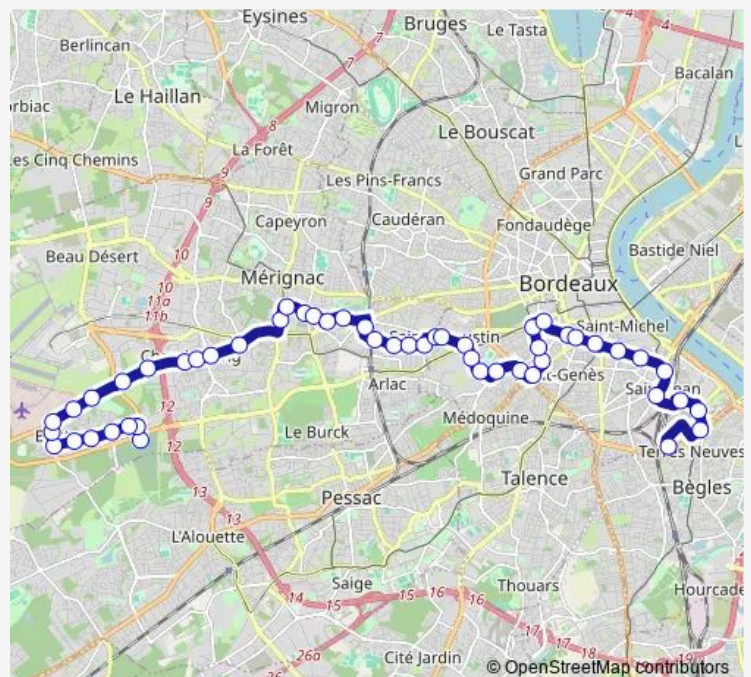

Thursday 05:25-23:10

Friday 05:25-23:10

Saturday 05:25-23:10

Sunday 05:25-23:10

Route info

Direction: Cimetière Intercommunal

Stops: 51

Trip Duration: 1 hour 6 min

Eglise St Augustin

Saint-Augustin

Hôpital Pellegrin (Grand Maurian)

Hôpital Pellegrin (entrée Est)

Bordeaux Carreire

Campeyrat

Lespiault

Barrière de Pessac