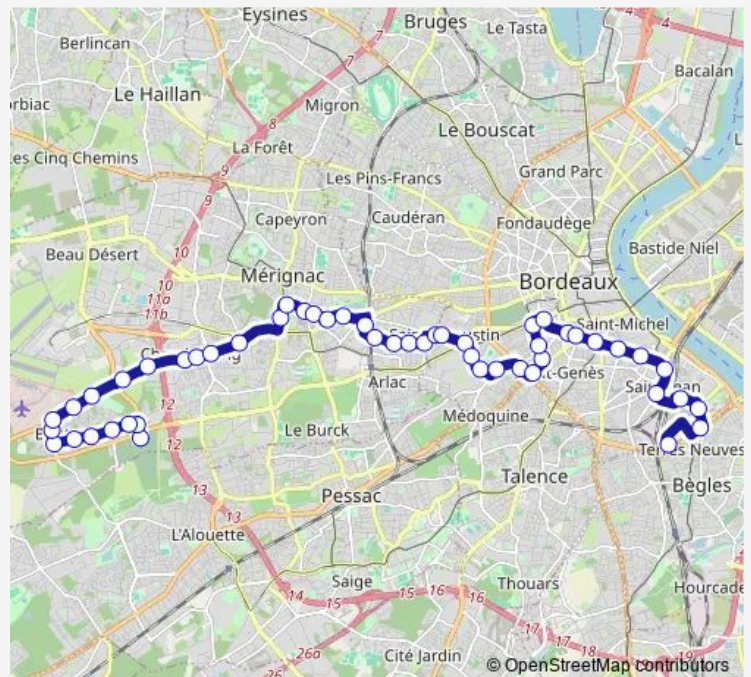

Thursday 05:25-23:10

Friday 05:25-23:10

Saturday 05:25-23:10

Sunday 05:25-23:10

Route info

Direction: Cimetière Intercommunal

Stops: 50

Trip Duration: 0 hour 59 min

Saint-Augustin

Hôpital Pellegrin (Grand Maurian)

Hôpital Pellegrin (entrée Est)

Bordeaux Carreire

Campeyrat

Lespiault

Barrière de Pessac

Caserne Boudet