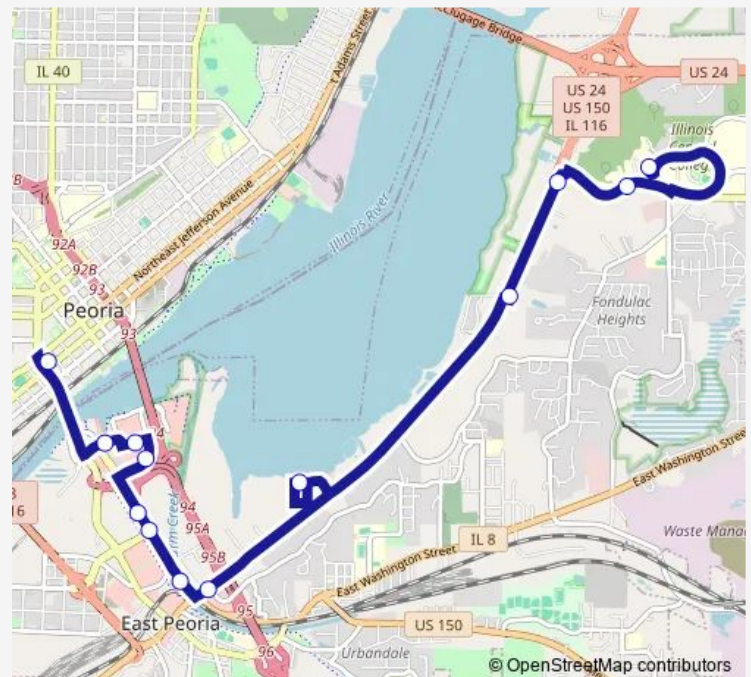

Thursday 06:15-21:15

Friday 06:15-21:15

Saturday 08:15-21:15

Sunday 09:15-19:15

Route info

Direction: Citylink Transit Center

Stops: 13

Trip Duration: 0 hour 26 min

20 — ICC Express

Direction

Illinois Central College — Citylink Transit Center

15 stops

[Open route schedule](#)

Illinois Central College

Dirksen & Lakeside Drive

Centennial Drive & Highview @ Rosewood

400 Riverside

Wal-Mart East Peoria

River Road and Camp

Citylink Transit Center

Route schedule

Illinois Central College — Citylink Transit Center

Monday 06:45-21:45

Tuesday 06:45-21:45

Wednesday 06:45-21:45

Thursday 06:45-21:45

Friday 06:45-21:45

Saturday 07:45-20:45

Sunday 09:45-18:45

Route info

Direction: Illinois Central College

Stops: 15