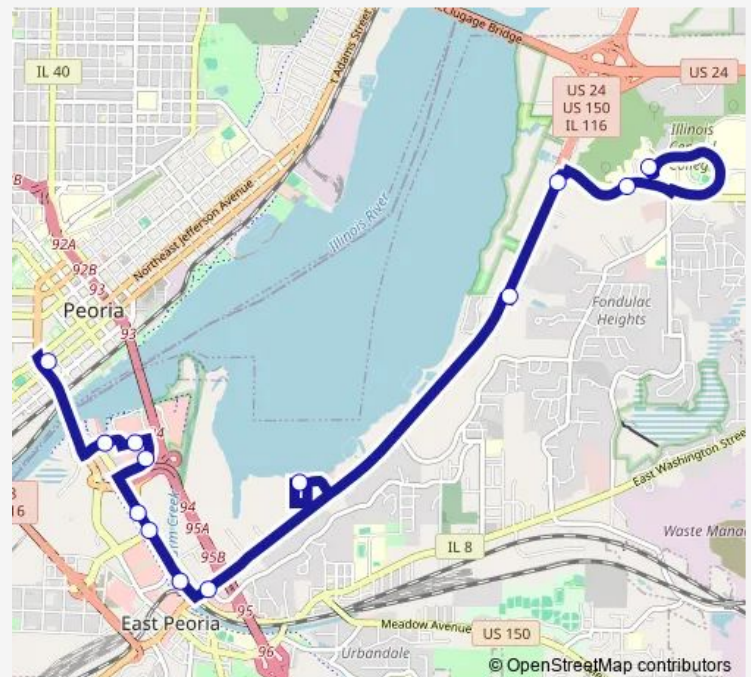

### Route schedule

Citylink Transit Center — Illinois Central College

Monday 06:15-21:15

Tuesday 06:15-21:15

Wednesday 06:15-21:15

Thursday 06:15-21:15

Friday 06:15-21:15

Saturday 08:15-21:15

### Route info

Direction: Citylink Transit Center

Stops: 13

Trip Duration: 0 hour 26 min

20 — ICC Express

## Direction

Illinois Central College — Citylink Transit Center

15 stops

[Open route schedule](#)

Illinois Central College

Dirksen & Lakeside Drive

Centennial Drive & Highview @ Rosewood

ICC/Centennial

## Route info

Direction: Illinois Central College

Stops: 15

Trip Duration: 0 hour 23 min

20 Bus time schedules and route maps are available in an offline PDF at [busmaps.com](http://busmaps.com). Use the [busmaps.com](http://busmaps.com) website to see live bus times, train schedule or subway schedule, and step-by-step directions for all public transit in Peoria