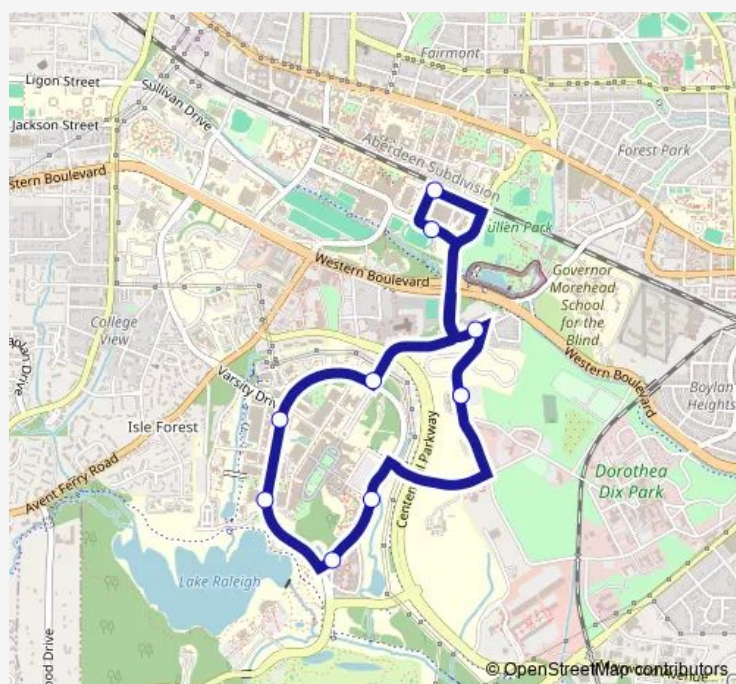

Bus 20 Route 20

[Go to website](#)

Direction

Barbour Dr at Spring Hill Lot — Barbour Dr at Spring Hill Lot

10 stops

[Open route schedule](#)

Barbour Dr at Spring Hill Lot

Bilyeu St at Barbour Dr

Dunn Ave at Jeter Dr

Cates Ave at Jensen Dr

Oval Dr at Main Campus Dr

Main Campus Dr at Venture Bldgs

College of Textiles

Initiative Way at The Greens

Initiative Way at Wolf Ridge (Nb)

Barbour Dr at Spring Hill Lot

Route schedule

Barbour Dr at Spring Hill Lot — Barbour Dr at Spring Hill Lot

Monday	07:00-21:51
Tuesday	07:00-21:51
Wednesday	07:00-21:51
Thursday	07:00-21:51
Friday	07:00-21:51
Saturday	—
Sunday	—

Route info

Direction: Barbour Dr at Spring Hill Lot

Stops: 10

Trip Duration: 0 hour 25 min

20 Bus time schedules and route maps are available in an offline PDF at busmaps.com. Use the busmaps.com website to see live bus times, train schedule or subway schedule, and step-by-step directions for all public transit in Raleigh