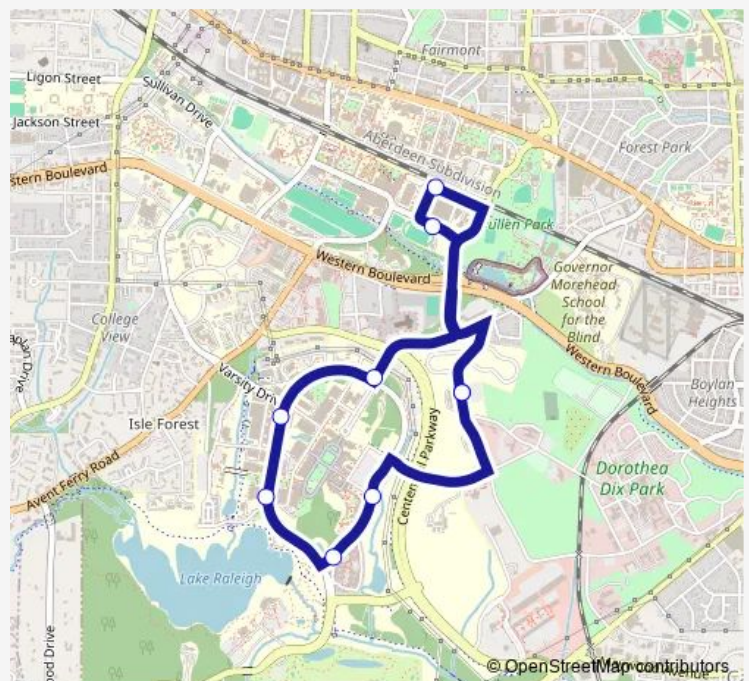

Bus 20 Route 20

[Go to website](#)

Direction

Barbour Dr at Spring Hill Lot — Barbour Dr at Spring Hill Lot

10 stops

[Open route schedule](#)

Barbour Dr at Spring Hill Lot

Bilyeu St at Barbour Dr

Dunn Ave at Jeter Dr

Cates Ave at Jensen Dr

Oval Dr at Main Campus Dr

Main Campus Dr at Venture Bldgs

College of Textiles

Initiative Way at The Greens

Initiative Way at Wolf Ridge (Nb)

Barbour Dr at Spring Hill Lot

Route schedule

Barbour Dr at Spring Hill Lot — Barbour Dr at Spring Hill Lot

Monday 07:00-21:51

Tuesday 07:00-21:51

Wednesday 07:00-21:51

Thursday 07:00-21:51

Friday 07:00-21:51

Saturday —

Sunday —

Route info

Direction: Barbour Dr at Spring Hill Lot

Stops: 10

Trip Duration: 0 hour 25 min

20 Bus time schedules and route maps are available in an offline PDF at busmaps.com. Use the busmaps.com website to see live bus times, train schedule or subway schedule, and step-by-step directions for all public transit in Raleigh