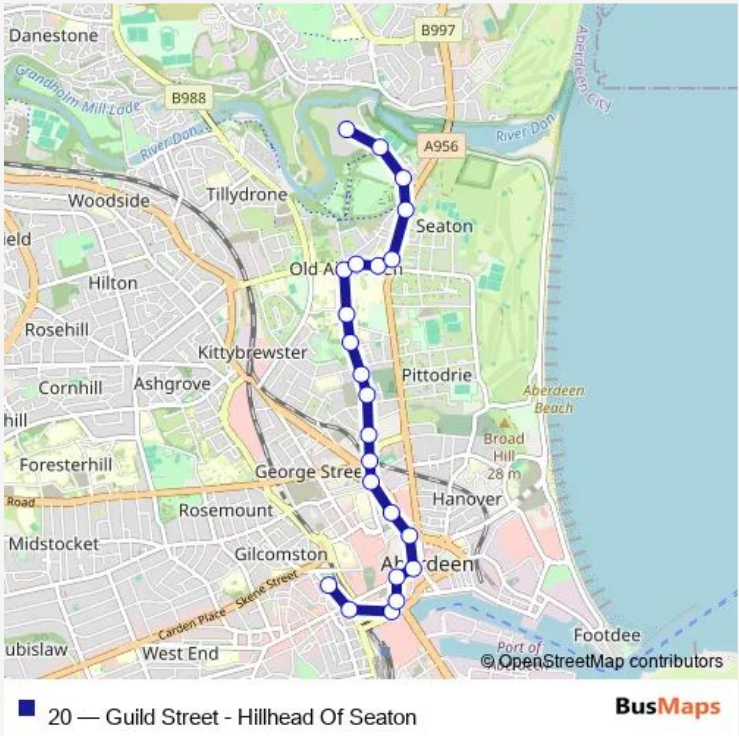

Bus 20 Guild Street - Hillhead Of Seaton

[Go to website](#)

Direction
 Union Terrace Gardens — Hillhead Student Village
 23 stops
[Open route schedule](#)

- Union Terrace Gardens
- Bridge Street
- Guild Street
- Shiprow
- Adelphi
- Castle Street
- Shoe Lane
- St Clair Street
- Nelson Street
- Canal Street
- Jute Street
- Merkland Road
- St Peter's Gate
- Orchard Walk
- King's College
- The Old Town House
- Dunbar Street
- St Machar Place
- St Machar Drive
- Seaton Place
- Lord Hay's Road

Route schedule
 Union Terrace Gardens — Hillhead Student Village

Monday	07:25-21:22
Tuesday	07:25-21:22
Wednesday	07:25-21:22
Thursday	07:25-21:22
Friday	07:25-21:22
Saturday	07:30-21:22
Sunday	09:25-21:22

Route info
 Direction: Union Terrace Gardens
 Stops: 23
 Trip Duration: 0 hour 24 min

Seaton Stables

Hillhead Student Village

Direction

Hillhead Student Village — Union Terrace Gardens

16 stops

[Open route schedule](#)

Saturday 07:00-21:00

Sunday 10:00-21:00

Route info

Direction: Hillhead Student Village

Stops: 17

Trip Duration: 0 hour 23 min

20 Bus time schedules and route maps are available in an offline PDF at busmaps.com. Use the busmaps.com website to see live bus times, train schedule or subway schedule, and step-by-step directions for all public transit in Aberdeen