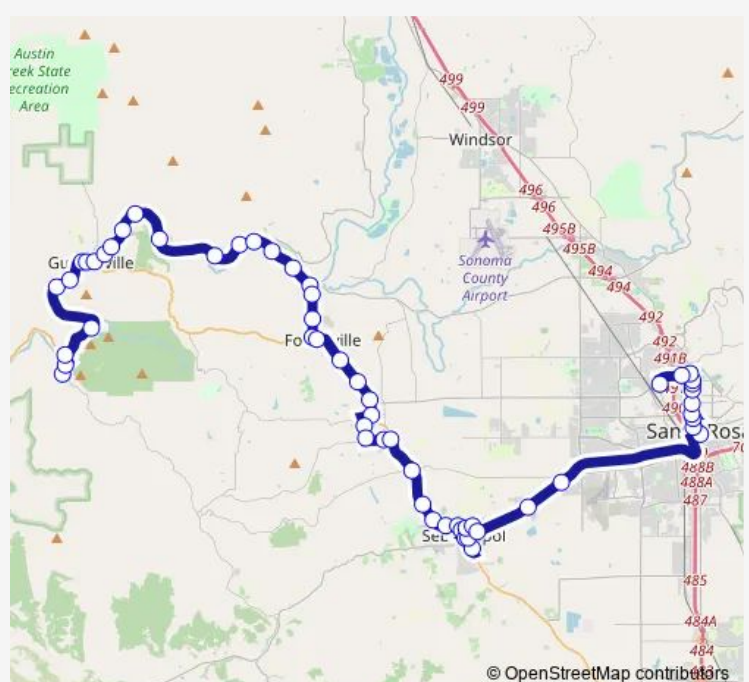

D St & Bohemian Hwy

Hwy 116 & Ridgecrest Dr

Hwy 116 & Riverside Dr

Hwy 116 & Old Cazadero Rd

Hwy 116 (Guerneville Park & Ride)

Guerneville Safeway

River Rd & Armstrong Woods Rd

River Rd & Old River Rd

River Rd & Bonita Ave

River Rd

Rio Nido

River Rd & Odd Fellows Park Rd

River Rd

River Rd & Westside Rd

River Rd & River Dr (East)

River Rd & Scenic Rd

River Rd & Rio Vista

Mirabel Rd Ext & River Rd

Mirabel Rd & Trenton Rd

Route schedule

Monte Rio (Creekside Park) — Coddington

| | |
|-----------|-------------|
| Monday | 06:10-19:00 |
| Tuesday | 06:10-19:00 |
| Wednesday | 06:10-19:00 |
| Thursday | 06:10-19:00 |
| Friday | 06:10-19:00 |
| Saturday | 06:10-19:00 |
| Sunday | 06:10-19:00 |

Route info

Direction: Monte Rio (Creekside Park)

Stops: 57

Trip Duration: 1 hour 30 min

Mirabel Rd & Giusti Rd

Mirabel Rd & Hwy 116

Forestville (Downtown)

Hwy 116 & Fallen Apple Ln