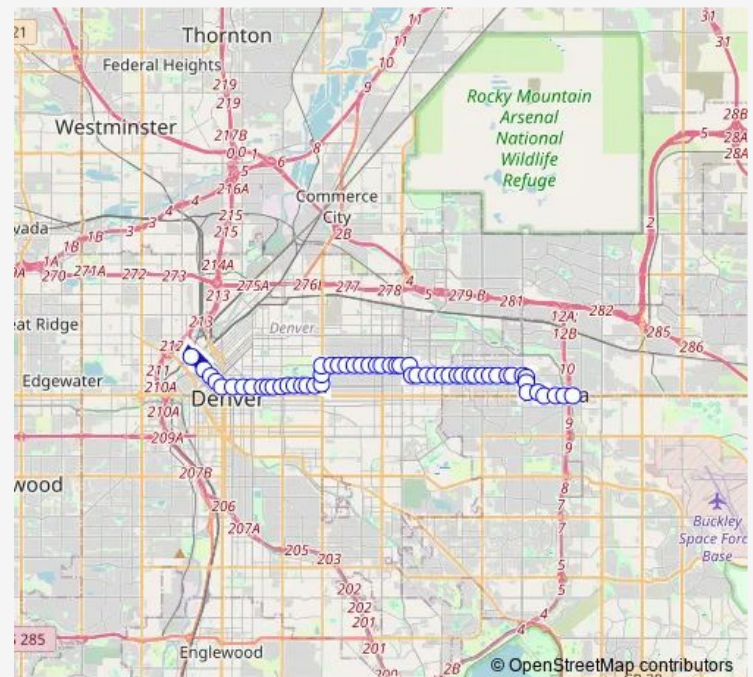

Montview Blvd & Kingston St

Montview Blvd & Jamaica St

Montview Blvd & Havana St

Montview Blvd & Galena St

Montview Blvd & Florence St

Montview Blvd & Dayton St

Montview Blvd & Clinton St

Montview Blvd & Beeler St

Montview Blvd & Yosemite St

### Route schedule

Colfax Ave & Billings St — Union Station Gate B6

Monday 05:47-22:07

Tuesday 05:47-22:07

Wednesday 05:47-22:07

Thursday 05:47-22:07

Friday 05:47-22:07

Saturday 05:20-22:06

### Route info

Direction: Colfax Ave & Billings St

Stops: 58

Trip Duration: 0 hour 47 min

20 — 20th Avenue

Montview Blvd & Willow St

Montview Blvd & Valentia St

Montview Blvd & Trenton St