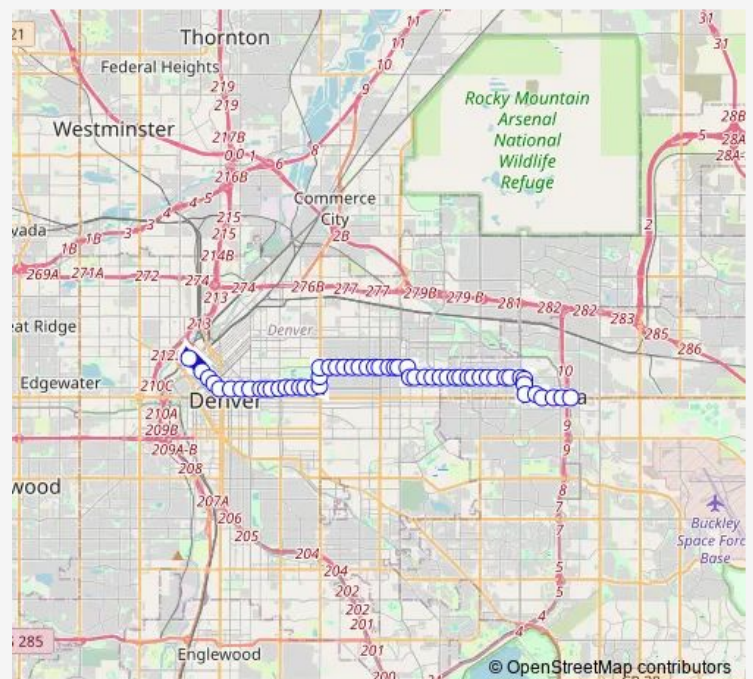

Bus 20 20th Avenue

[Go to website](#)

Direction
 Union Station Gate B5 — Colfax Ave & Billings St
 56 stops
[Open route schedule](#)

- Union Station Gate B5
- 17th St & Lawrence St
- 17th St & Champa St [X Stop]
- 17th St & Welton St [X Stop]
- 17th Ave & Broadway
- 17th Ave & Logan St
- 17th Ave & Clarkson St
- 17th Ave & Downing St
- 17th Ave & Franklin St
- 17th Ave & Williams St
- 17th Ave & Race St
- 17th Ave & Josephine St
- 17th Ave & Esplanade
- 17th Ave & Fillmore St
- 17th Ave & Steele St
- 17th Ave & Cook St
- 17th Ave & Garfield St
- Colorado Blvd & 17th Ave
- Colorado Blvd & Montview Blvd
- Colorado Blvd & 23rd Ave
- 23rd Ave & Birch St

Route schedule

Union Station Gate B5 — Colfax Ave & Billings St

Monday	05:20-23:07
Tuesday	05:20-23:07
Wednesday	05:20-23:07
Thursday	05:20-23:07
Friday	05:20-23:07
Saturday	05:22-23:09
Sunday	06:21-23:07

Route info

Direction: Union Station Gate B5
 Stops: 56
 Trip Duration: 0 hour 48 min

20 — 20th Avenue

23rd Ave & Dexter St

23rd Ave & Elm St

23rd Ave & Glencoe St

23rd Ave & Holly St

23rd Ave & Jasmine St

23rd Ave & Leyden St

23rd Ave & Monaco Pkwy

23rd Ave & Oneida St

23rd Ave & Pontiac St

23rd Ave & Quebec St

23rd Ave & Syracuse St

Montview Blvd & Syracuse St

Montview Blvd & Trenton St