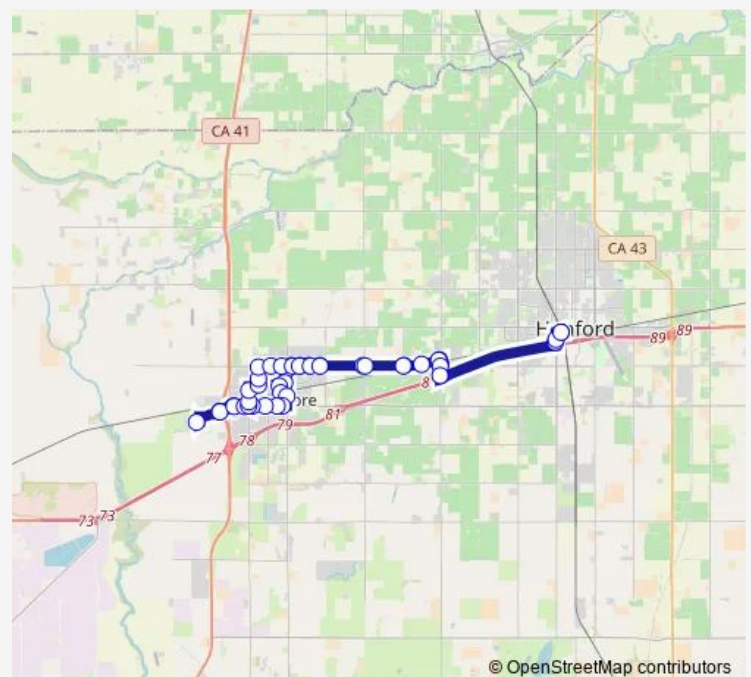

Bush @ City Park

Bush & Olive

Bush @ South Valley Church

Bush @ Kings River Apartments

Route schedule

Kart Transfer Center — Kart Transfer Center

Monday 06:05-19:45

Tuesday 06:05-19:45

Wednesday 06:05-19:45

Thursday 06:05-19:45

Friday 06:05-19:45

Saturday 09:35-15:35

Sunday —

Route info

Direction: Kart Transfer Center

Stops: 46

Trip Duration: 1 hour 10 min

20 — Lemoore

BusMaps

Bush & Belle Haven

West Hills College

Bush & Belle Haven

Bush across Kings River Apartments

Bush @ Davita Dialysis