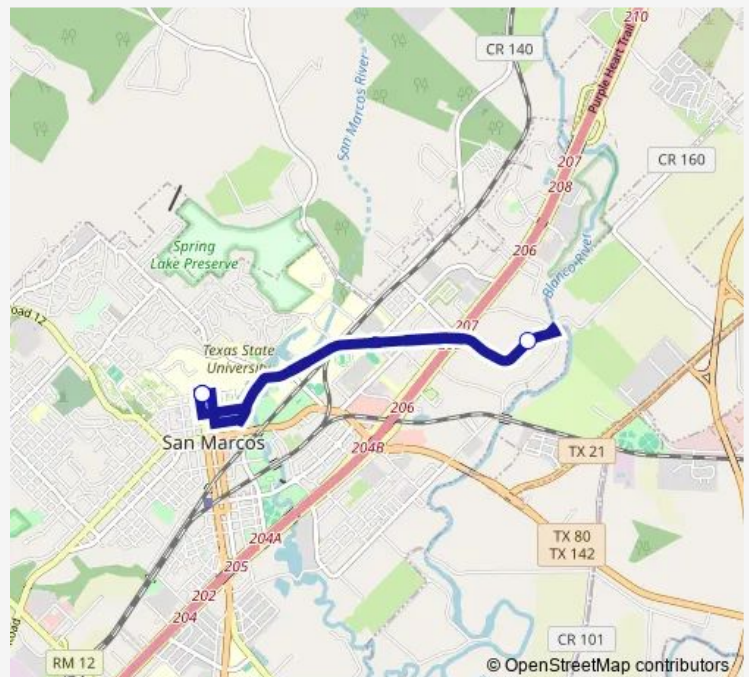

## Bus 20 Aquarena Springs

[Go to website](#)

### Direction

The Lodge Apartments — The Lodge Apartments

4 stops

[Open route schedule](#)

The Lodge Apartments

Riverside Ranch

Tower

The Lodge Apartments

### Route schedule

The Lodge Apartments — The Lodge Apartments

Monday 07:00-09:39

Tuesday 07:00-09:39

Wednesday 07:00-09:39

Thursday 07:00-09:39

Friday 07:00-10:15

Saturday —

### Route info

Direction: The Lodge Apartments

Stops: 4

Trip Duration: 0 hour 24 min

■ 20 — Aquarena Springs