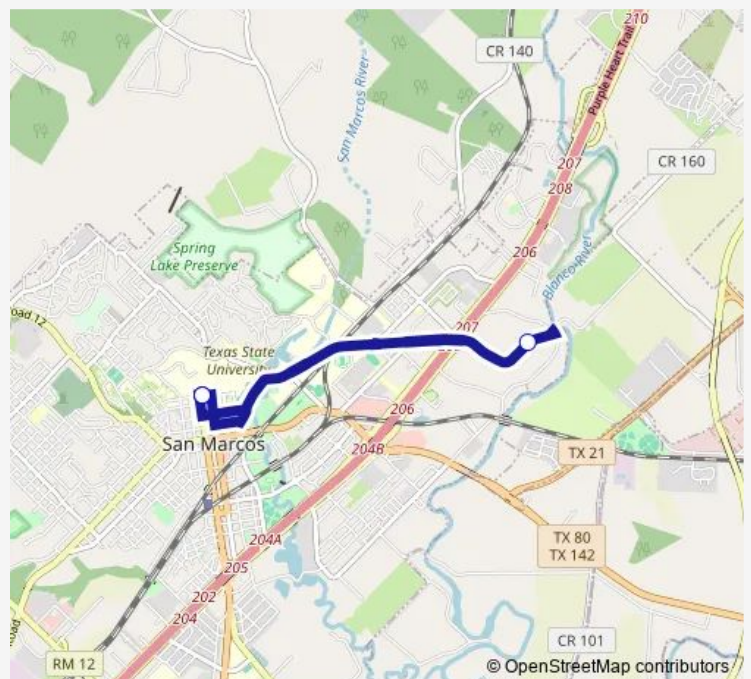

## Bus 20 Aquarena Springs

[Go to website](#)

### Direction

Undergraduate Academic Center — Undergraduate Academic Center

3 stops

[Open route schedule](#)

Undergraduate Academic Center

The Lodge Apartments

Undergraduate Academic Center

### Route schedule

Undergraduate Academic Center — Undergraduate Academic Center

Monday 09:15-18:15

Tuesday 09:15-18:15

Wednesday 09:15-18:15

Thursday 09:15-18:15

Friday 09:42-17:03

Saturday —

### Route info

Direction: Undergraduate Academic Center

Stops: 3

Trip Duration: 0 hour 23 min

■ 20 — Aquarena Springs

**Direction**

The Lodge Apartments — The Lodge Apartments

3 stops