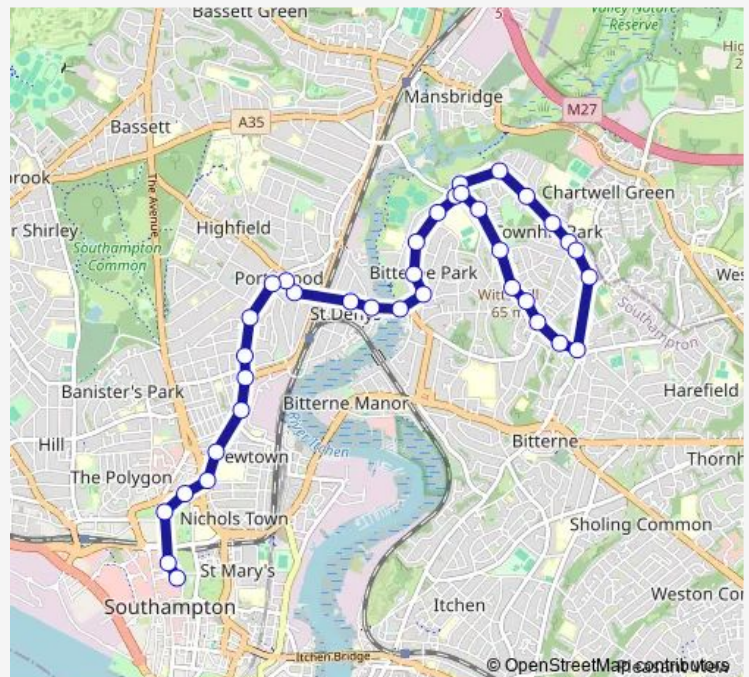

### Route schedule

Vincent's Walk — Northfield Road

Monday 00:05-23:05

Tuesday 00:05-23:05

Wednesday 00:05-23:05

Thursday 00:05-23:05

Friday 00:05-23:05

Saturday 00:05-23:05

### Route info

Direction: Vincent's Walk

Stops: 32

Trip Duration: 0 hour 30 min

■ 20 — Southampton City Centre - Bitterne Park

Community Centre

Benhams Road

Wakefield Road

## Route schedule

Hop Inn — Vincent's Walk

Monday 00:20-23:22

---

Tuesday 00:20-23:22

---

Wednesday 00:20-23:22

---

## Route info

Direction: Hop Inn

Stops: 36

Trip Duration: 0 hour 47 min

Portswood Broadway

Waitrose

Spring Crescent

Forster Road