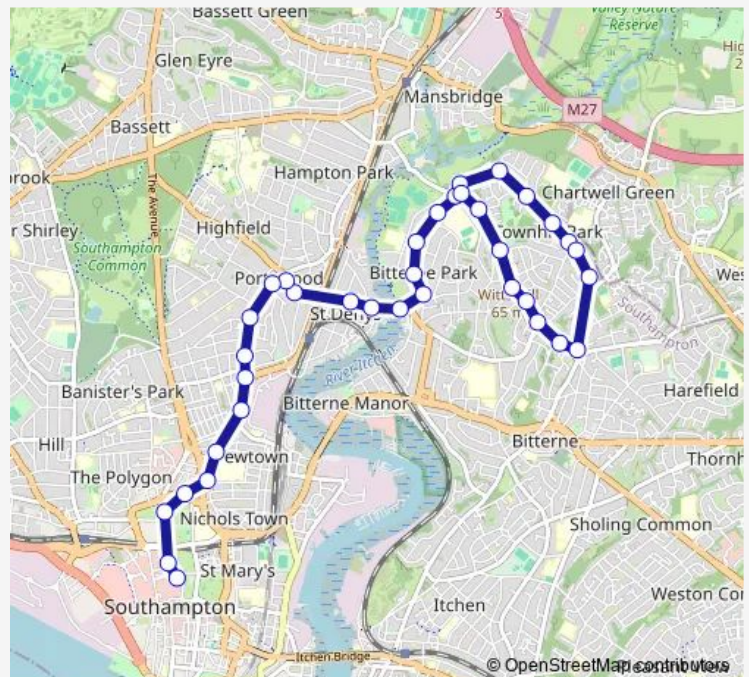

Thursday 00:05-23:05

Friday 00:05-23:05

Saturday 00:05-23:05

Sunday 00:05-23:05

Route info

Direction: Vincent's Walk

Stops: 32

Trip Duration: 0 hour 37 min

20 — Southampton City Centre - Bitterne Park

Community Centre

Benhams Road

Wakefield Road

Townhill Way

Bramble Mews

Montgomery Road

Vale Drive

Barton Crescent

Witts Hill Shops

Cornwall Road

Northfield Road

Direction

Hop Inn — Vincent's Walk

36 stops

[Open route schedule](#)

Saturday 00:20-23:22

Sunday 00:20-23:22

Route info

Direction: Hop Inn

Stops: 36

Trip Duration: 0 hour 35 min

Portswood Broadway

Waitrose