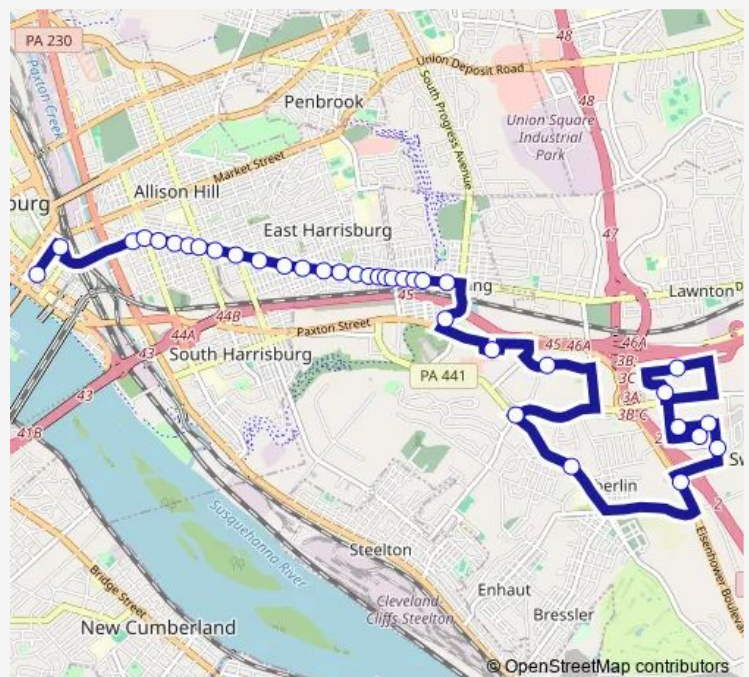

Derry St & S 28th St

Derry St & S 29th St

Derry St opp. N 30th St

Route schedule

Market Square Transfer Center — Subway (High Pointe Commons)

Monday	06:00-19:30
Tuesday	06:00-19:30
Wednesday	06:00-19:30
Thursday	06:00-19:30
Friday	06:00-19:30
Saturday	06:00-19:30
Sunday	—

Route info

Direction: Market Square Transfer Center

Stops: 36

Trip Duration: 0 hour 38 min

20 — High Pointe Commons

Derry St & N 31st St

Derry St opp. N 32nd St

Derry St opp. Kelso St

City Park Dr & Parkview Ln

Harrisburg Mall

Tecport Dr @ Capital Blue

Chambers Hill Rd & N Harrisburg St

N Harrisburg St opp. Lindenwood

Capital Diner - Eisenhower Blvd (Highway

High Pointe Blvd at Lindle Rd. Nb

Friday 06:54-20:24

Saturday 06:54-20:24

Sunday —

Route info

Direction: High Pointe Commons @ Target

Stops: 36

Trip Duration: 0 hour 36 min

Derry St & S 21st St