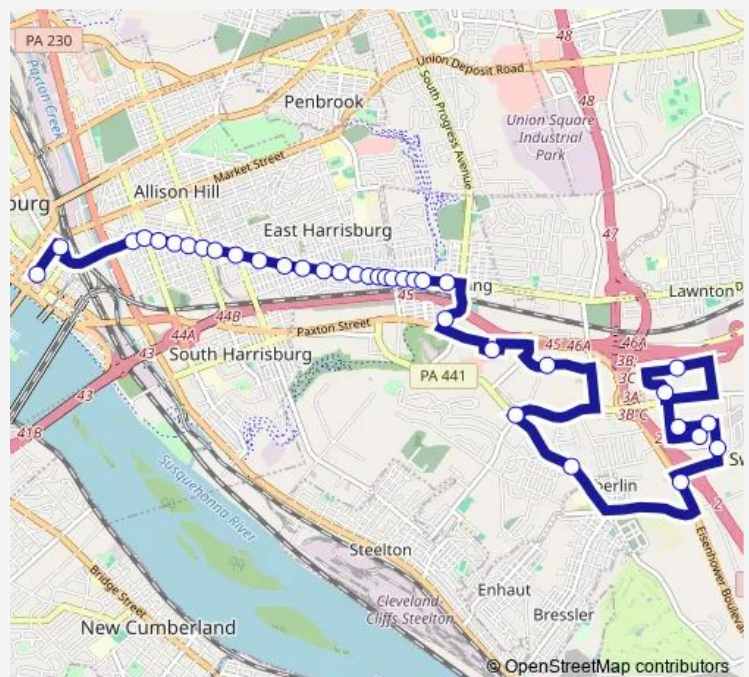

Derry St & S 28th St

Derry St & S 29th St

Derry St opp. N 30th St

Route schedule

Market Square Transfer Center — Subway (High Pointe Commons)

Monday	06:00-19:30
Tuesday	06:00-19:30
Wednesday	06:00-19:30
Thursday	06:00-19:30
Friday	06:00-19:30
Saturday	06:00-19:30
Sunday	—

Route info

Direction: Market Square Transfer Center

Stops: 36

Trip Duration: 0 hour 38 min

20 — High Pointe Commons

Derry St & N 31st St

Derry St opp. N 32nd St

Derry St opp. Kelso St

City Park Dr & Parkview Ln

Harrisburg Mall

Tecport Dr @ Capital Blue

Chambers Hill Rd & N Harrisburg St

N Harrisburg St opp. Lindenwood

Capital Diner - Eisenhower Blvd (Highway

High Pointe Blvd at Lindle Rd. Nb

Friday 06:54-20:24

Saturday 06:54-20:24

Sunday —

Route info

Direction: High Pointe Commons @ Target

Stops: 36

Trip Duration: 0 hour 36 min

Derry St & S 21st St