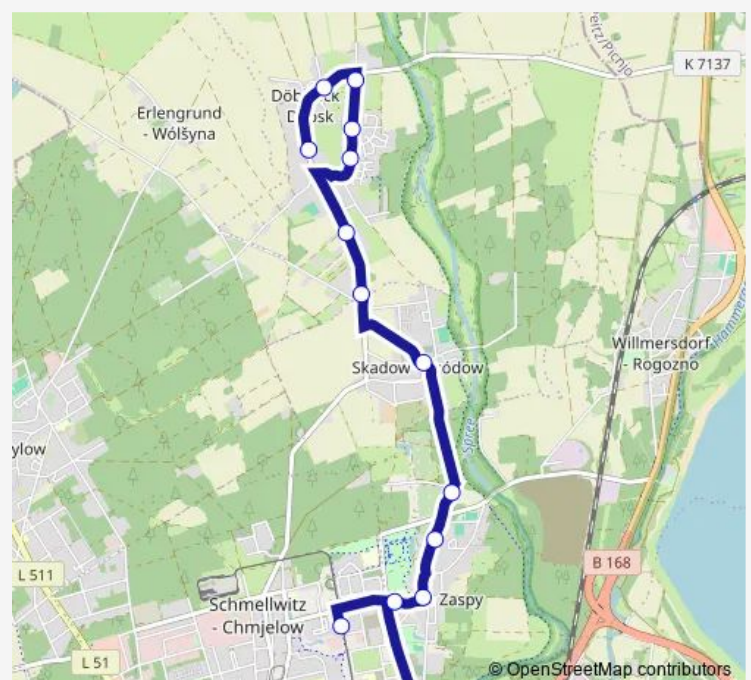

### Route schedule

Cottbus, Maiberg Friedhof — Cottbus, Neu Schmallwitz Zuschka

Monday 04:10-19:07

Tuesday 04:10-19:07

Wednesday 04:10-19:07

Thursday 04:10-19:07

Friday 04:10-19:07

Saturday —

### Route info

Direction: Cottbus, Maiberg Friedhof

Stops: 16

Trip Duration: 0 hour 25 min