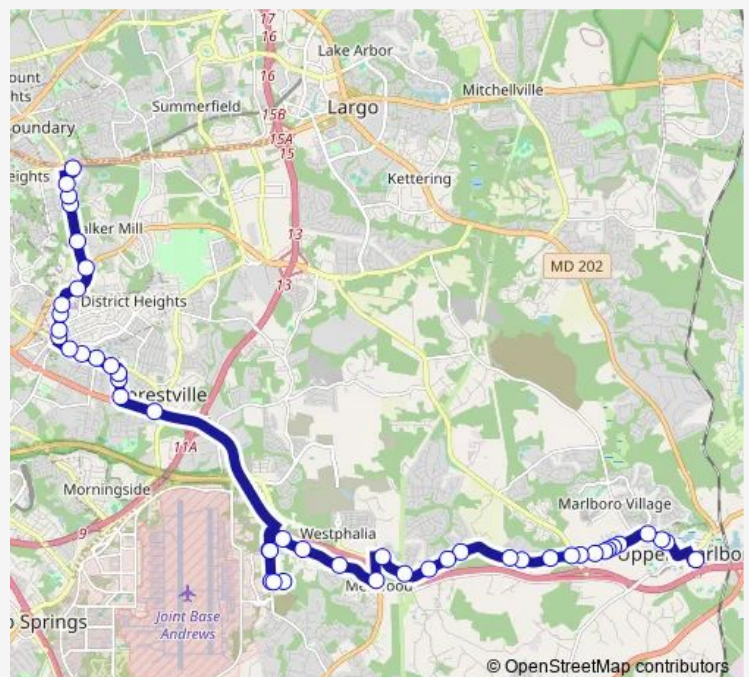

Direction

Courthouse at Judges Drive — Addison Road Metrorail Station at Bus Bay D

47 stops

[Open route schedule](#)

- Courthouse at Judges Drive
- Old Marlboro Pike at Old Mill Road
- Old Marlboro Pike at Marlborough Drive
- Old Marlboro Pike at John Rogers Boulevard
- Old Marlboro Pike at Starting Gate Drive
- Old Marlboro Pike at Maple Shade Lane
- Old Marlboro Pike at West Maple Shade Lane
- Old Marlboro Pike at Spring Drive
- Old Marlboro Pike at Mount Airy Lane
- Old Marlboro Pike at Ritchie-Marlboro Road
- Old Marlboro Pike at Ritchie-Marlboro Road
- Old Marlboro Pike at Atherstone Terrace
- Old Marlboro Pike at Weldon Manor Lane
- Old Marlboro Pike at Derby Manor Lane
- Old Marlboro Pike at Charles Hill Boulevard
- Old Marlboro Pike at Brooklee Drive
- Old Marlboro Pike at Roblee Drive
- Old Marlboro Pike at Melwood Park Avenue
- Old Marlboro Pike at Melwood Chapel Lane
- Woodyard Road at Marlboro Pike
- Marlboro Pike at Marwood Boulevard N.

Route schedule

Courthouse at Judges Drive — Addison Road Metrorail Station at Bus Bay D

Monday	06:00-18:30
Tuesday	06:00-18:30
Wednesday	06:00-18:30
Thursday	06:00-18:30
Friday	06:00-18:30
Saturday	06:00-18:30
Sunday	—

Route info

Direction: Courthouse at Judges Drive

Stops: 47

Trip Duration: 0 hour 45 min

20 — Addison Road Metrorail Station/ County Courthouse

Marlboro Pike at Melwood Mall

Marlboro Pike at Tuckers Restaurant

Direction: Addison Road Metrorail Station at Bus Bay D

Stops: 49

Trip Duration: 0 hour 43 min

Old Pike Way at Dower House Road

Dower House Road at Old Marlboro Pike

Marlboro Pike at Tuckers Restaurant

Marlboro Pike at Melwood Mall