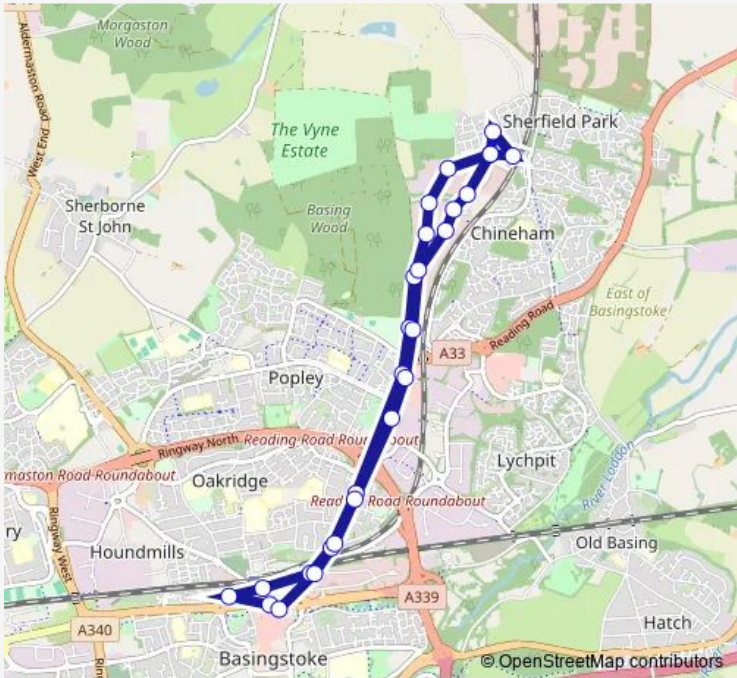

Bus 20 Basingstoke Town Centre - Vyne Park

[Go to website](#)

Direction
 Bus Station — Bus Station
 27 stops
[Open route schedule](#)

- Bus Station
- Victory Roundabout
- Railway Station
- Basing View
- Coronation Road
- Bennet Close
- Gaston's Wood Retail Park
- Parkview Business Park
- Pinewood
- Rosewood
- Lindenwood
- Air Products
- Aurum Green
- Appian Way
- Razors Farm
- Aurum Green
- Unity Place
- Stag Oak Lane
- Beechwood
- Pinewood
- Parkview Business Park

Route schedule
 Bus Station — Bus Station

Monday	05:52-22:07
Tuesday	05:52-22:07
Wednesday	05:52-22:07
Thursday	05:52-22:07
Friday	05:52-22:07
Saturday	06:32-22:07
Sunday	07:50-19:50

Route info
 Direction: Bus Station
 Stops: 27
 Trip Duration: 0 hour 27 min

20 — Basingstoke Town Centre - Vyne Park **BusMaps**

Gaston's Wood Retail Park

Popley Way

Bennet Close

Coronation Road

Basing View

Bus Station

20 Bus time schedules and route maps are available in an offline PDF at busmaps.com. Use the busmaps.com website to see live bus times, train schedule or subway schedule, and step-by-step directions for all public transit in Stratfield Mortimer