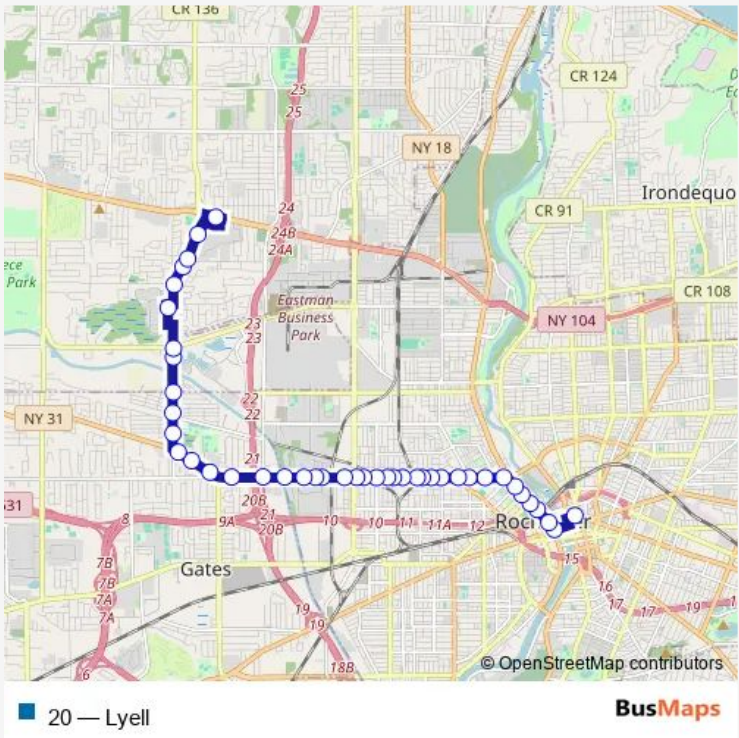

[Go to website](#)

Direction
 TC- Gate 23 — Greece Ridge Mall Connection Hub
 42 stops
[Open route schedule](#)

- TC- Gate 23
- Main & State
- State & Church
- State & Commercial
- State & Platt
- State & Brown
- State & Vincent
- Lyell & Lake State
- Lyell & Saratoga
- Lyell & Dewey
- Lyell & Broad
- Lyell & Child
- Lyell & Myrtle
- Lyell & Austin
- Lyell & Warner
- Lyell & Burrows
- Lyell & Avery
- Lyell & Mcnaughton
- Lyell & Glide
- Lyell & Wetmore
- Lyell & Mt Read

Route schedule
 TC- Gate 23 — Greece Ridge Mall Connection Hub

Monday	05:00-24:00
Tuesday	05:00-24:00
Wednesday	05:00-24:00
Thursday	05:00-24:00
Friday	05:00-24:00
Saturday	06:00-24:00
Sunday	06:00-24:00

Route info
 Direction: TC- Gate 23
 Stops: 42
 Trip Duration: 0 hour 36 min

Lyell & Belknap

Lyell & Lombard

Lyell & Adirondack

Lyell & Grenville

Lyell & 1848 Lyell

Lyell & Lee

Lyell & Rossmore

Friday 05:21-23:05

Saturday 06:02-22:43

Sunday 06:02-22:43

Route info

Direction: Greece Ridge Mall Connection Hub

Stops: 44

Trip Duration: 0 hour 39 min

Lyell & Wetmore