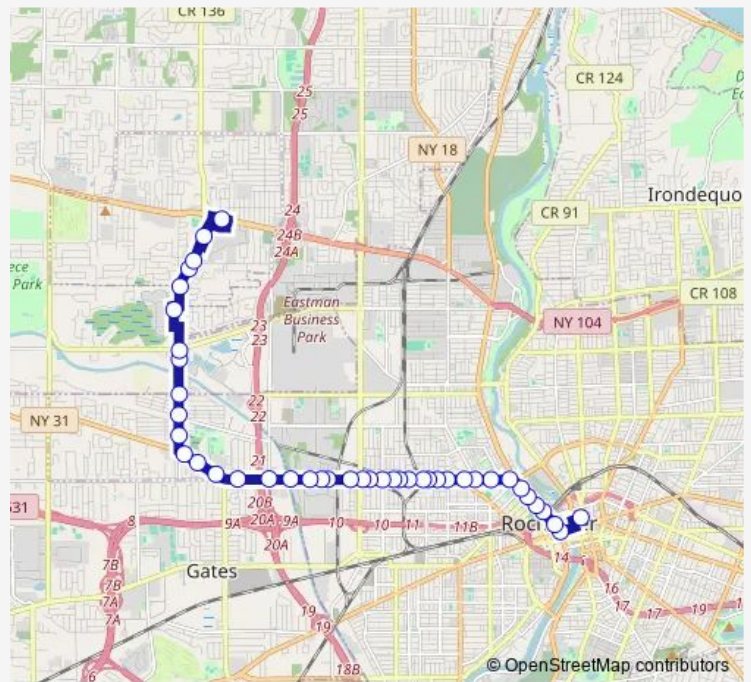

[Go to website](#)

Direction
 TC- Gate 23 — Greece Ridge Mall Connection Hub
 42 stops
[Open route schedule](#)

- TC- Gate 23
- Main & State
- State & Church
- State & Commercial
- State & Platt
- State & Brown
- State & Vincent
- Lyell & Lake State
- Lyell & Saratoga
- Lyell & Dewey
- Lyell & Broad
- Lyell & Child
- Lyell & Myrtle
- Lyell & Austin
- Lyell & Warner
- Lyell & Burrows
- Lyell & Avery
- Lyell & Mcnaughton
- Lyell & Glide
- Lyell & Wetmore
- Lyell & Mt Read

Route schedule

TC- Gate 23 — Greece Ridge Mall Connection Hub

Monday	08:30-24:00
Tuesday	08:30-24:00
Wednesday	08:30-24:00
Thursday	08:30-24:00
Friday	08:30-24:00
Saturday	06:00-24:00
Sunday	06:00-24:00

Route info

Direction: TC- Gate 23
 Stops: 42
 Trip Duration: 0 hour 34 min

20 — Lyell

Lyell & Belknap

Lyell & Lombard

Lyell & Adirondack

Lyell & Grenville

Lyell & 1848 Lyell