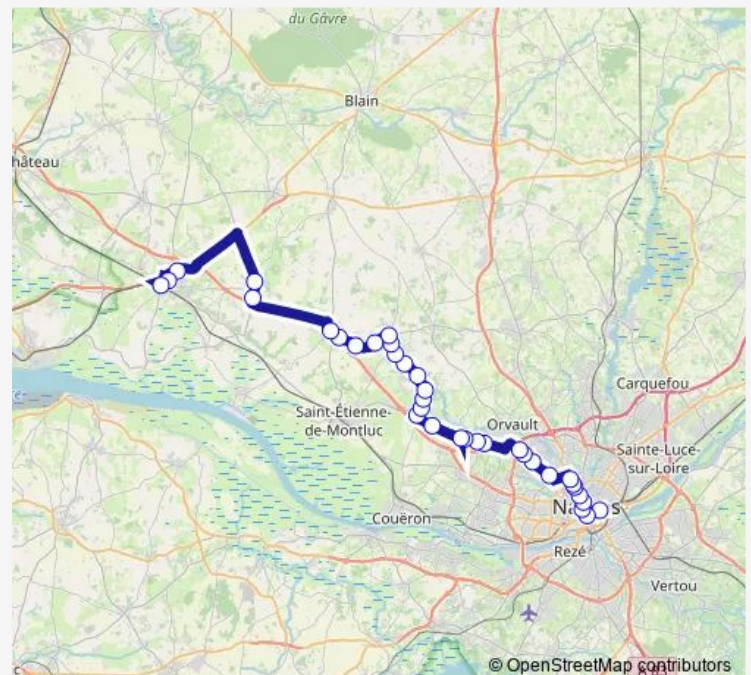

### Route schedule

Gare SnCF Sud — Gare SnCF

Monday 08:06-18:20

Tuesday 08:06-18:20

Wednesday 08:06-18:20

Thursday 08:06-18:20

Friday 08:06-18:20

Saturday 11:55-17:50

### Route info

Direction: Gare SnCF Sud

Stops: 35

Trip Duration: 1 hour 19 min

20 — Savenay - Nantes

Gaudinière

Moulin-Malescot

Le Bas Vernay