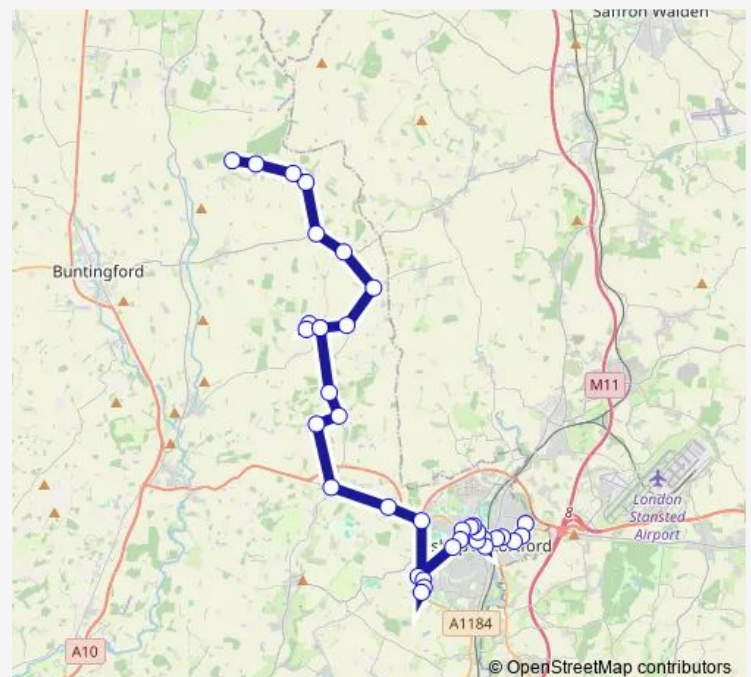

### Route schedule

Interchange — Willow Close

Monday —

Tuesday —

Wednesday —

Thursday —

Friday 13:20

Saturday —

### Route info

Direction: Interchange

Stops: 33

Trip Duration: 1 hour 18 min

■ 20 — The Hormeads - Bishops Stortford

Bonhams

The Cock PH

Washall Green House

## Route info

Direction: Willow Close

Stops: 28

Trip Duration: 1 hour 16 min

The Shearers

Wentworth Drive

Bridge Street

**Direction**