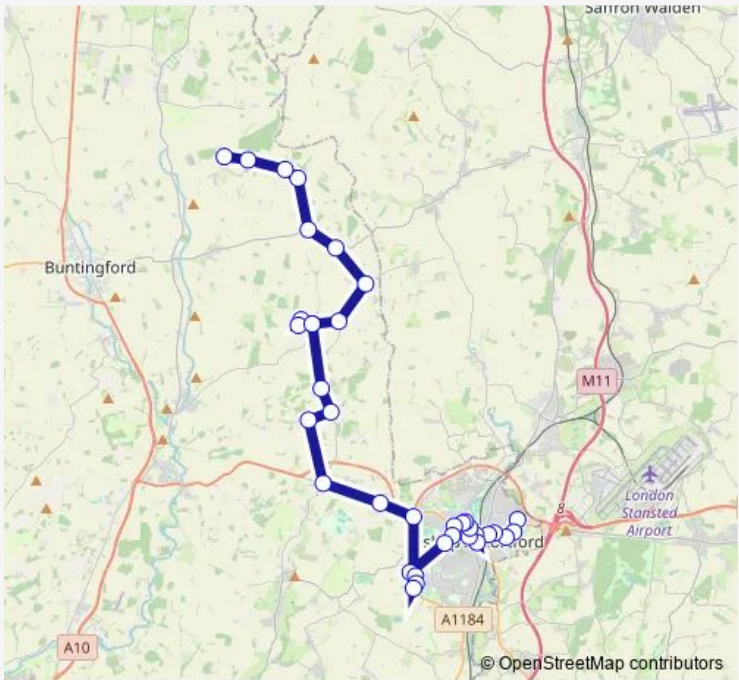

Bus 20 The Hormeads - Bishops Stortford

[Go to website](#)

Direction
Interchange — Willow Close

33 stops

[Open route schedule](#)

- Interchange
- Potter Street
- Bridge Street
- YMCA
- North Street
- Thornfield Road
- Wentworth Drive
- The Carpenters
- Village Hall
- Skinner's Street
- The Shearers
- Tesco
- Hadham Park
- Albury Road
- St Mary the Virgin Church
- Parsonage Lane
- Gravesend Farm
- Brewery Tap PH
- The Street
- The Causeway
- Brewery Tap PH

Route schedule
Interchange — Willow Close

Monday	—
Tuesday	—
Wednesday	—
Thursday	—
Friday	13:20
Saturday	—
Sunday	—

Route info

Direction: Interchange

Stops: 33

Trip Duration: 1 hour 18 min

■ 20 — The Hormeads - Bishops Stortford **BusMaps**

New Barns Turn

Swan Lane

Horseshoe Lane

Willow Close

Direction

Birchwood High School — Blind Fiddler PH

36 stops

[Open route schedule](#)

Birchwood High School

Raynham Road

The Nags Head PH

Anglo European College

Hillside

Dane Street

Interchange

Potter Street