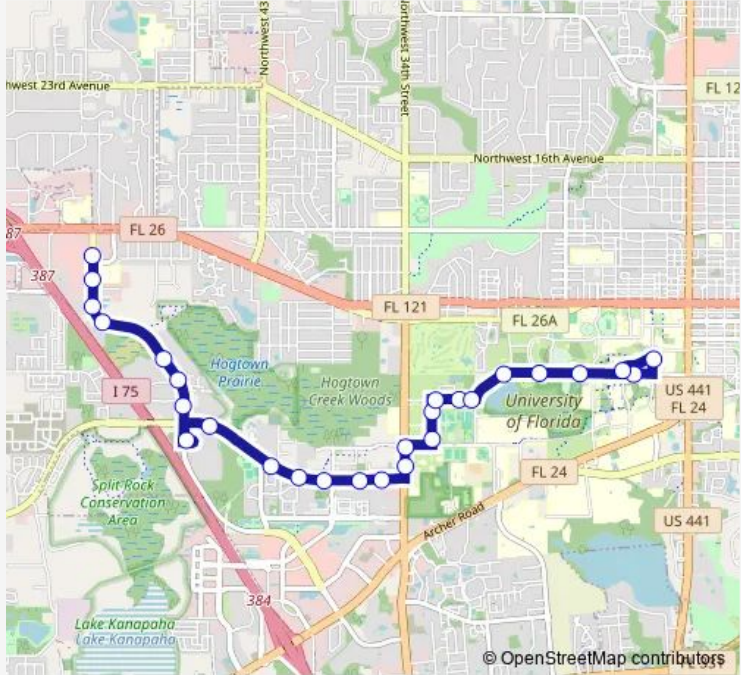

Bus 20 Reitz Union To Oaks Mall

[Go to website](#)

Direction
 Reitz Union — Oaks Mall @ NW 62nd Blvd
 25 stops
[Open route schedule](#)

- Reitz Union
- Hume Hall
- Sigma Alpha Epsilon
- Corry Village
- UF Bat Houses
- Lakeside Apartments
- UF Counseling and Wellness Center
- Family Housing
- Southwest Recreation Center
- University Village South Apartments
- Hilton University of Florida Conference Center
- Campus Usa
- Pinnacle Point Apartments
- Kensington Apartments North
- Pinetree Gardens
- Daily Mart
- Canopy Apartments
- Cabana Beach Apartments (Exit)
- Redpoint Apartments
- Rockwood Villas Apartments
- Spyglass Apartments

Route schedule
 Reitz Union — Oaks Mall @ NW 62nd Blvd

Monday	06:30-23:00
Tuesday	06:30-23:00
Wednesday	06:30-23:00
Thursday	06:30-23:00
Friday	06:30-23:00
Saturday	07:00-19:00
Sunday	10:00-17:00

Route info
 Direction: Reitz Union
 Stops: 25
 Trip Duration: 0 hour 25 min

20 — Reitz Union To Oaks Mall **BusMaps**

Palm Garden of Gainesville

Hampton Oaks Apartments

Terwilliger Elementary School

Oaks Mall @ NW 62nd Blvd

Direction

Oaks Mall @ NW 62nd Blvd — Reitz Union

27 stops

Friday 06:00-23:30

Saturday 07:30-19:30

Sunday 10:30-17:30

Route info

Direction: Oaks Mall @ NW 62nd Blvd

Stops: 27

Trip Duration: 0 hour 30 min

Rawlings Hall