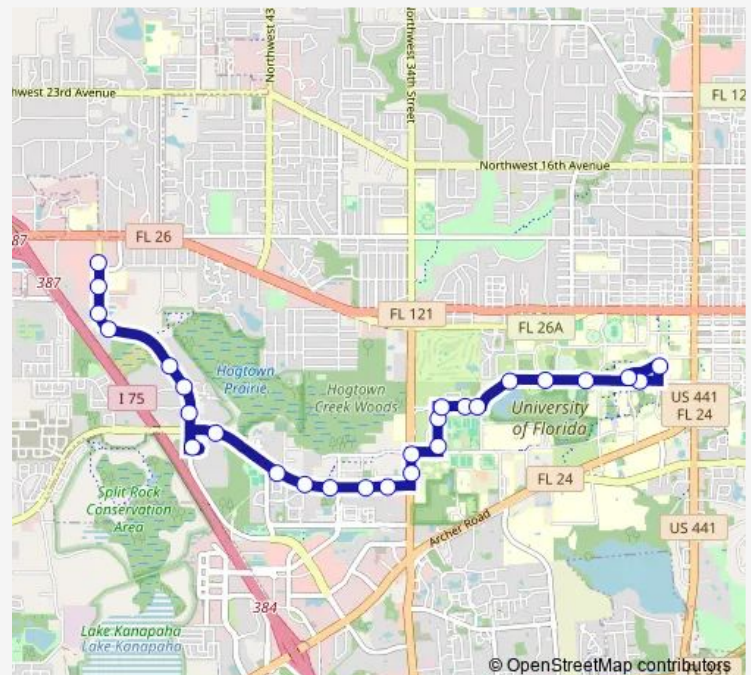

### Route schedule

Reitz Union — Oaks Mall @ NW 62nd Blvd

Monday 06:30-23:00

Tuesday 06:30-23:00

Wednesday 06:30-23:00

Thursday 06:30-23:00

Friday 06:30-23:00

Saturday 07:00-19:00

### Route info

Direction: Reitz Union

Stops: 25

Trip Duration: 0 hour 25 min

20 — Reitz Union To Oaks Mall

Palm Garden of Gainesville

Hampton Oaks Apartments

Terwilliger Elementary School

Oaks Mall @ NW 62nd Blvd

**Direction**

Oaks Mall @ NW 62nd Blvd — Reitz Union

27 stops

[Open route schedule](#)

Oaks Mall @ NW 62nd Blvd

Oaks Mall SW 62nd Blvd

Hampton Oaks Apartments