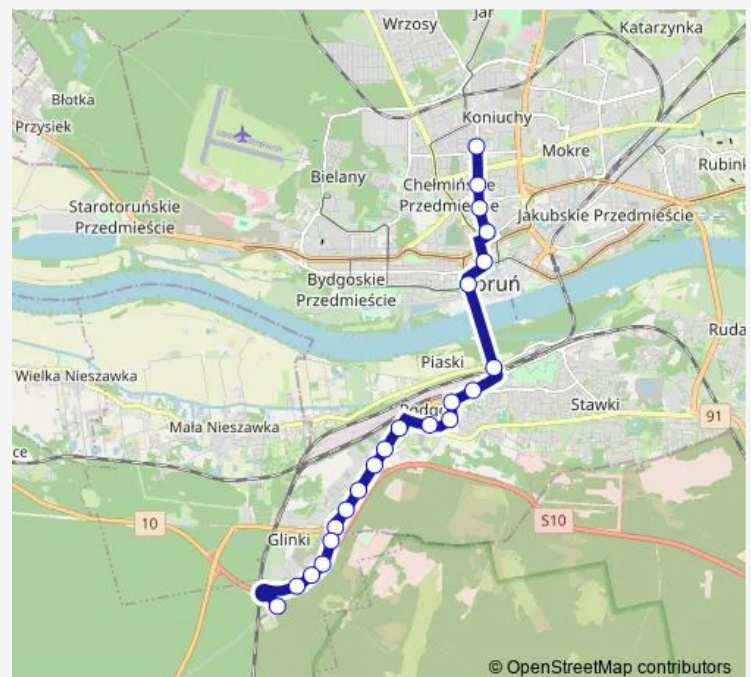

Bus 20 Osiedle Tysiąclecia -> Glinki-20

[Go to website](#)

Direction

Osiedle Tysiąclecia 01 — Glinki 01

22 stops

[Open route schedule](#)

Osiedle Tysiąclecia 01

Lelewela 01

Dekerta 01

Legionów 01

Aleja Solidarności 01

Plac Rapackiego 02

Plac Armii Krajowej 03

Hallera 01

Środkowa nż. 01

Drzymały 01

Paderewskiego nż. 01

Kluczyki nż. 01

Kluczyki Cmentarz 01

Polmozbyt nż. 01

Kręta 01

Stepowa nż. 01

Gniewkowska nż. 03

Osiedle Leśny Zakątek nż. 01

Baza Transportu nż. 01

Poznańska nż. 01

Poznańska-osiedle 03

Route schedule

Osiedle Tysiąclecia 01 — Glinki 01

Monday 04:30

Tuesday 04:30

Wednesday 04:30

Thursday 04:30

Friday 04:30

Saturday 04:30

Sunday 04:30

Route info

Direction: Osiedle Tysiąclecia 01

Stops: 22

Trip Duration: 0 hour 26 min

© OpenStreetMap contributors

20 — Osiedle Tysiąclecia -> Glinki-20

BusMaps