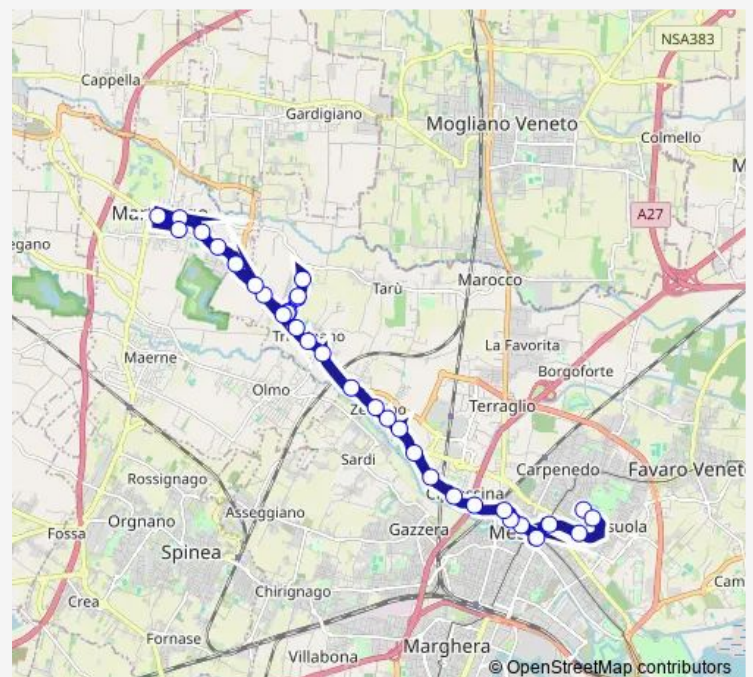

Trivignano centro

Ca' Lin Castellana

Ca' Lin Pitagora

Route schedule

Tevere Baglioni — Martellago

Monday 13:15-14:17

Tuesday 13:15-14:17

Wednesday 13:15-14:17

Thursday 13:15-14:17

Friday 13:15-14:17

Saturday 13:15-14:17

Sunday —

Route info

Direction: Tevere Baglioni

Stops: 33

Trip Duration: 0 hour 31 min

20 — Tevere Baglioni - Martellago

Ca' Lin Eraclito

Ca' Lin Pitagora

Ca' Lin Castellana

Trivignano Ca' Lin

Trivignano Botticelli

Trivignano Park P14

Martellago Pree