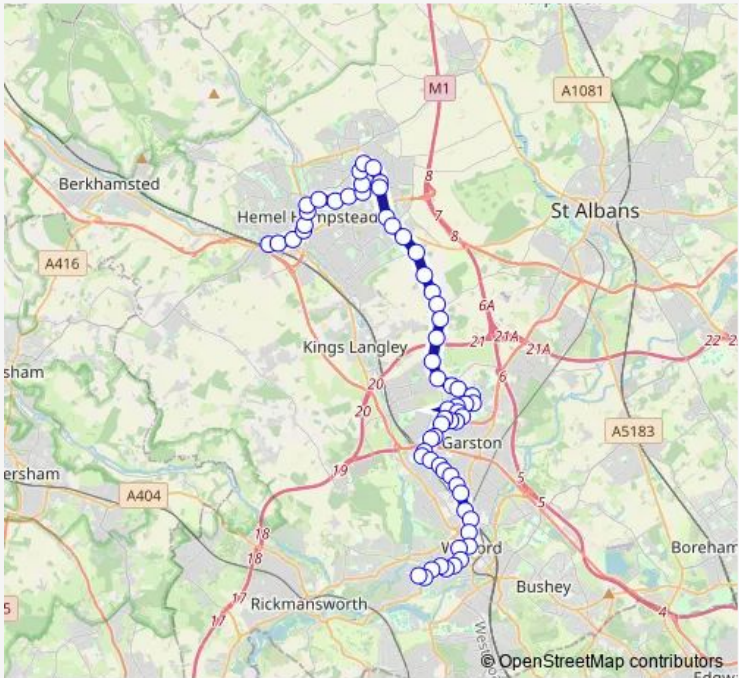

# Bus 20 Holywell Estate - Hemel Hempstead

[Go to website](#)

**Direction**  
 John F Kennedy School Grounds — Goodwin House  
 72 stops  
[Open route schedule](#)

- John F Kennedy School Grounds
- Newlands Road
- Lucks Hill
- School Row
- Chaulden Terrace
- Lower Sales
- Fishery Inn
- Hemel Hempstead Railway Station
- Roughdown Road
- St Johns Church
- Riverside
- Waterhouse Street
- Marlowes
- The Forum
- Mayflower Avenue
- Broadfield Road
- Great Road
- High Street Green
- Branksome Close
- Farmhouse Lane
- Atlas Copco

**Route schedule**  
 John F Kennedy School Grounds — Goodwin House

Monday	05:46-17:50
Tuesday	05:46-17:50
Wednesday	05:46-17:50
Thursday	05:46-17:50
Friday	05:46-17:50
Saturday	07:06
Sunday	09:59

**Route info**  
 Direction: John F Kennedy School Grounds  
 Stops: 72  
 Trip Duration: 1 hour 50 min

■ 20 — Holywell Estate - Hemel Hempstead **BusMaps**

Mark Road

Wood Lane End North

Wood Lane End South

Gateway Hotel

Green Dell Way

The Leather Bottle PH

Chambersbury Lane